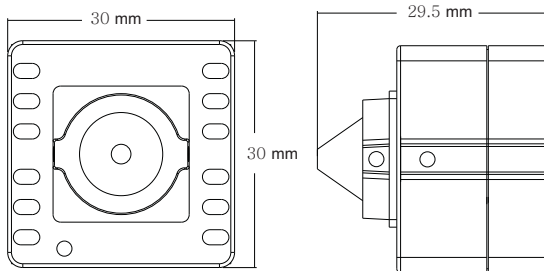

Dimensions

Specifications

Specifications	Model	TD-9821E2
Camera		
Image Sensor		1 / 3 "CMOS
Image Size		1920 × 1080
Iris		Fixed iris
Min. Illumination		Color: 0.1 Lux@F1.2; B / W: 0.01 Lux@F1.2
Lens		4.3 mm HD pinhole lens
Day & Night		Yes
Wide Dynamic Range		120dB
Digital NR		3D DNR
BLC		Yes
HLC		Yes
Angle Adjustment		Adjusted by its support
Image		
Video Compression		H.265 / H.264 / MJPEG
H.264 Compression Standard		Baseline Profile / Main Profile / High Profile
Resolution		1080P (1920×1080), 720P (1280×720), D1
Multi-stream Frame Rates		1080P (1 ~ 30fps) / 720P (1 ~ 30fps) / D1 (1 ~ 30fps)
Bit Rate		32 Kbps ~ 16 Mbps
Encode Mode		VBR / CBR
Quality		Five levels under VBR; Freely adjustable under CBR
Image Settings		ROI, Saturation, Brightness, Chroma, Contrast, Wide Dynamic, Sharpen, NR, etc. adjustable through client software or web browser
ROI		Yes
Interfaces		
Network		RJ45
Audio		One built-in microphone
Video Output		1Vp-p Composite(Output 75Ω/BNC)
Storage Card		Up to 128GB
Functions		
Remote Monitoring		IE browsing, CMS remote control
Online Connection		Support simultaneous monitoring for up to 4 users; Support multi-stream real time transmission
Network Protocol		TCP / IP, UDP, DHCP, NTP, RTSP, PPPoE, DDNS, SMTP, FTP
Interface Protocol		ONVIF, GB-T/28181-2011
Image Snapping		JPEG encoding; image quality adjustable
Others		
Power Supply		DC12V
Power Consumption		<3.5W
Operating Environment		- 20 °C ~ 50 °C, 10 % ~ 90 % humidity
Dimensions (mm)		30 × 30 × 29.5
Weight (net)		97g
Installation		Hung by the wall or installed with its support