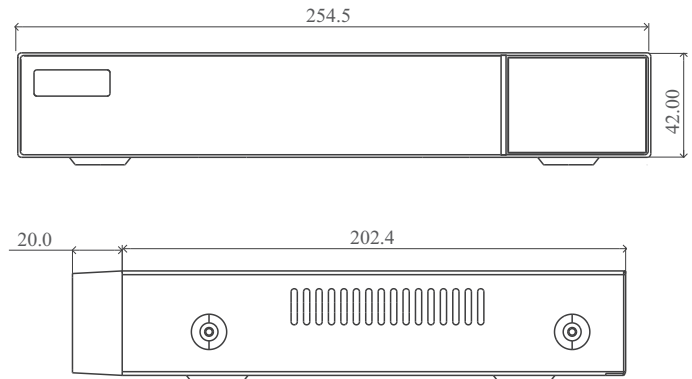

Features

- Support 4/8 CH 6MP/5MP/4MP/3MP/1080P/ 1280×1024/ 960P/720P/960H/ D1/CIF IP video input
- H.265S/H.265+/H.265/H.264 coding
- Intuitive and user-friendly Graphic User Interface (GUI), Windows style operation by mouse
- Multi-mode recording: manual / timed / motion / sensor / POS / AI recording
- Playback : 4 /8CH simultaneous playback
- Search : time slice, time, event, tag, smart search
- Support multiple VCA (Video Content Analytics) events, such as object abandoned/missing, region intrusion, tripwire, video exception, etc.
- Support POS information overlay on live view and playback
- Express and flexible backup via USB, network and so on
- Pentaplex : preview, record, playback, backup and remote access
- DHCP, DDNS, PPPoE network protocol
- Remote control via Web Client or CMS : preview, playback, backup, PTZ and configuration
- Dual stream technology for local storage with high definition, remote network transmission and remote surveillance with mobile device
- Authorization management, log view and device status view
- 1080P HD output, true high resolution display
- Support NAT function and QRCode scanning by mobile phones
- Powerful mobile surveillance by smart phones with iOS and Android OS

Dimensions