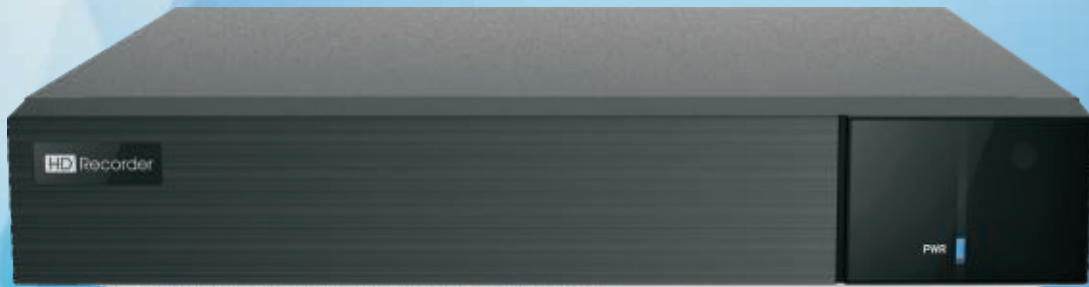

NVR

4/8 CH NVR

6MP/5MP/4MP/3MP/1080P/720P HD NVR

TD-3100B1

- HD Output
- HD IPC
- DDNS
- Network
- PTZ
- Audio
- MIC
- Mobile
- CMS
- USB
- Mouse
- E-mail
- STD
- VCA

TD-3100B1 series supports 4/8 CH 6MP/5MP/4MP/3MP/1080P/1280×1024/960P/720P high definition IP video input, which adopts the most advanced SOC technique to ensure high definition recording in each channel and realize outstanding robustness of the system.

TD-3100B1 series supports 4/8 CH IP input, simultaneous 4/8 CH playback, and 1080P high definition display. The series of product can meet different security requirements of home, financial, commerce, enterprise, transportation and government, etc.

Features

- Support 4/8 CH 6MP/5MP/4MP/3MP/1080P/ 1280×1024/ 960P/720P/960H/ D1/CIF IP video input
- H.265S/H.265+/H.265/H.264 coding
- Intuitive and user-friendly Graphic User Interface (GUI), Windows style operation by mouse
- Multi-mode recording: manual / timed / motion / sensor / POS / AI recording
- Playback : 4 /8CH simultaneous playback
- Search : time slice, time, event, tag, smart search
- Support multiple VCA (Video Content Analytics) events, such as object abandoned/missing, region intrusion, tripwire, video exception, etc.
- Support POS information overlay on live view and playback
- Express and flexible backup via USB, network and so on
- Pentaplex : preview, record, playback, backup and remote access
- DHCP, DDNS, PPPoE network protocol
- Remote control via Web Client or CMS : preview, playback, backup, PTZ and configuration
- Dual stream technology for local storage with high definition, remote network transmission and remote surveillance with mobile device
- Authorization management, log view and device status view
- 1080P HD output, true high resolution display
- Support NAT function and QRCode scanning by mobile phones
- Powerful mobile surveillance by smart phones with iOS and Android OS