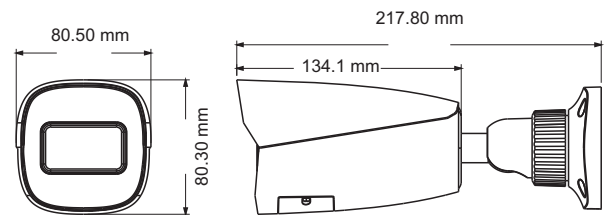

Others

Power Supply	DC12V/PoE
Power Consumption	< 10W
Operating Environment	- 30 °C ~ 60 °C (-22°F~140°F) Humidity: less than 95 % (non-condensing)
Dimensions (mm)	217.8 × 80.5 × 80.3
Weight (net)	Approx. 0.665KG
Installation	Ceiling mounting; Wall mounting
Certificate	CE, FCC
Environmental Protection	Complies with Directive EU RoHS, WEEE(2012/19/EU) , directive 94/62/EC and REACH(EC1907/2006)

DIMENSIONS