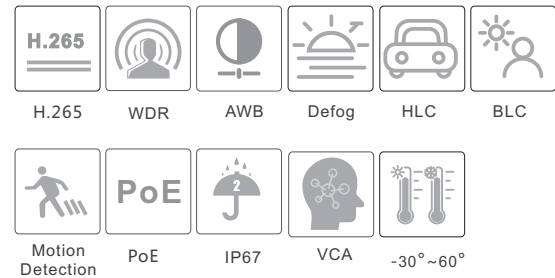

- H.265+/H.265/H.264+/H.264 coding
- Max.resolution: 8MP (3840 × 2160)
- ICR auto switch, true day / night vision
- 3D DNR, true WDR, HLC, BLC, smart IR and ROI coding
- Lens distortion correction supported
- 30~50m IR night view distance
- 1CH audio input
- Built-in micro SD card slot, up to 256GB
- DC12V/PoE power supply
- Support three streams
- IP 67
- Support mobile surveillance by smart phones with iOS and Android OS
- Intelligent analytics