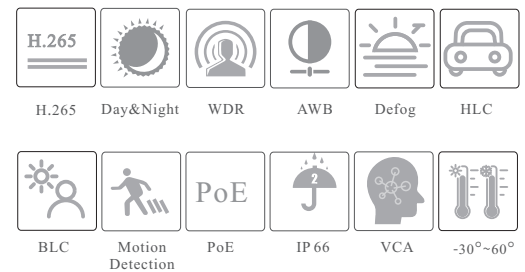

CAMERA

TD-9452A3-PA

5MP AI Bullet Network Camera

- 5MP (2592 × 1944) H.265 full real time coding
- Max. resolution: 2592 × 1944
- ICR auto switch, true day / night
- 30 ~ 50m IR night view distance; motorized zoom lens
- 3D DNR, true WDR, HLC, BLC, Defog and ROI coding
- 1CH audio input; 1CH audio output; 1CH speaker
- Built-in micro SD card slot, up to 256GB
- DC12V/PoE power supply
- IP66 ingress protection
- Support three streams
- P2P function optional
- Support remote monitoring by smart phones & tablet PCs with iOS and Android OS
- Intelligent analytics: abnormal video signal detection (scene change, video blur & video color cast detection), line crossing detection (human/vehicle classification), region intrusion/entrance/exiting detection (human/vehicle classification), sound and light warning