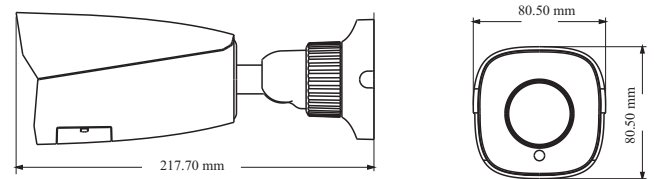

Perimeter Detection	Line crossing detection (human/vehicle classification); Region intrusion/entrance/exiting detection (human/vehicle classification)
Sound&Light Warning	Yes
Others	
Power Supply	DC12V/PoE
Power Consumption	< 11W
Operating Environment	- 30 °C ~ 60 °C (-22°F~140°F) Humidity: less than 95 % (non-condensing)
Dimensions (mm)	217.7 × 80.5 × 80.5
Weight (net)	Approx. 0.65KG
Installation	Ceiling mounting; Wall mounting
Certificate	CE, FCC
Environmental Protection	Complies with Directive EU RoHS, WEEE(2012/19/EU), directive 94/62/EC and REACH(EC1907/2006)

DIMENSIONS