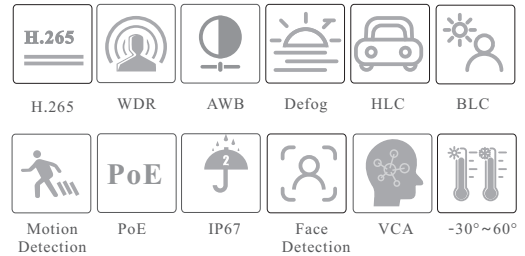

CAMERA

TD-9422A3-FC

2MP HD Face Capture Bullet Network Camera

- Starlight
- 1080P (1920 × 1080) @30fps
- Support SMART H.265/H.264 coding
- 10m white light view distance
- 3D DNR, true WDR, HLC, BLC and ROI coding
- Built-in micro SD card slot, up to 256GB
- 1CH audio input
- DC12V/PoE power supply
- IP 67
- P2P function optional
- Support three streams
- Support mobile surveillance by smart phones or tablet PCs with iOS and Android OS
- Intelligent analytics: exception detection(scene change, video blur and video color cast detection), face detection and face capture