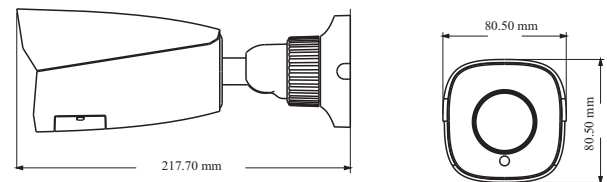

Intelligent Light Compensation	Built-in high efficient white light LEDs, time switch available
Others	
Power Supply	DC12V/PoE
Power Consumption	< 10W
Operating Environment	- 30 °C ~ 60 °C (-22°F~140°F) Humidity: less than 95 % (non-condensing)
Dimensions (mm)	217.7 × 80.5 × 80.5
Weight (net)	Approx. 0.641KG
Installation	Wall mounting; ceiling mounting
Certificate	CE, FCC
Environmental Protection	Complies with Directive EU RoHS, WEEE(2012/19/EU), directive 94/62/EC and REACH(EC1907/2006)

DIMENSIONS