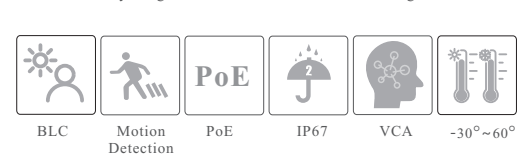

CAMERA

TD-9443E3

4MP IR Water-Proof Bullet Network Camera

- Smart H.265/H.265+/H.265/Smart H.264/H.264+/H.264/MJPEG coding
- Max. resolution: 2592 × 1520
- ICR auto switch, true day / night vision
- Up to 100m IR night view distance; motorized zoom lens
- 3D DNR, true WDR, HLC, BLC, Defog, NIR, Smart IR and ROI coding
- Support image distortion correction
- Built-in micro SD card slot; up to 256GB
- DC12V/PoE power supply
- IP 67 ingress protection
- Support three streams
- Support remote monitoring by smart phones & tablet PCs with iOS and Android OS
- Intelligent analytics