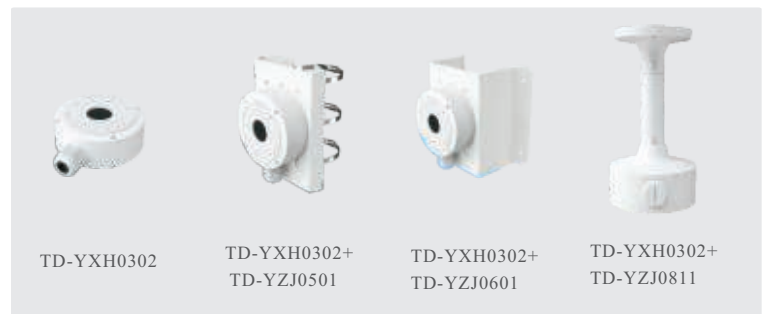

AVAILABLE ACCESSORIES

AVAILABLE MODEL

Available Model	TD-9443E3(D/AZ/PE/AR5)	Motorized lens (2.8~12mm)
	TD-9443E3(D/AZ/PE/AR7)	Motorized lens (7~22mm)