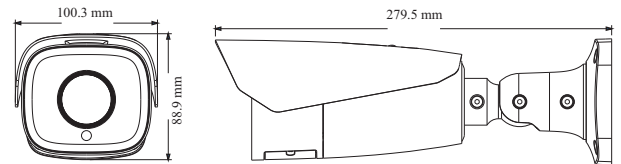

Online Connection	Support simultaneous monitoring for up to 10 users; Support multi-stream real time transmission	
Network Protocol	UDP, IPv4, IPv6, DHCP, NTP, RTSP, RTP, RTMP, RTCP, PPPoE, DDNS, SMTP, FTP, SNMP,HTTP, 802.1x, UPnP, HTTPs, HTTP POST, QoS	
Interface Protocol	ONVIF	
Storage	Network remote storage; micro SD card storage	
Smart Alarm	Motion detection, sensor detection, SD card error, SD card full, IP address conflict, cable disconnection	
General Function	Watermark, IP address filtering, video mask, heartbeat, password protection, image distortion correction, corridor pattern	
PoE	Yes , IEEE802.3af	
IR Distance	50 ~ 70 m	70 ~ 100 m
Ingress Protection	IP67	
Others		
Power Supply	DC12V/PoE	
Power Consumption	< 10W	
Storage Conditions	- 30 °C ~ 65 °C (-22°F~149°F), Humidity: less than 95 % (non-condensing)	
Operating Conditions	- 30 °C ~ 60 °C (-22°F~140°F), Humidity: less than 95 % (non-condensing)	
Dimensions (mm)	279.5 × 100.3 × 88.9	
Weight (net)	Approx. 1.04KG	
Installation	Ceiling mounting; Wall mounting	
Certificate	CE, FCC	
Environmental Protection	Directive EU RoHS, WEEE(2012/19/EU) , directive 94/62/EC and REACH(EC1907/2006)	

DIMENSIONS