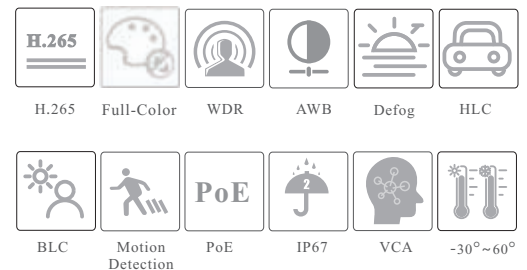

## 5MP Full-Color Bullet Network Camera

- 5MP ( 2592 × 1944 ) H.265 full real time coding
- Max. resolution: 2592 × 1944
- 24/7 full color imaging
- 20 ~ 30m white light view distance
- 3D DNR, true WDR, HLC, BLC, Defog, and ROI coding
- 1CH audio input
- Built-in micro SD card slot, up to 256GB
- DC12V/PoE power supply
- IP 67 ingress protection
- Support three streams
- Support remote monitoring by smart phones & tablet PCs with iOS and Android OS
- Intelligent analytics