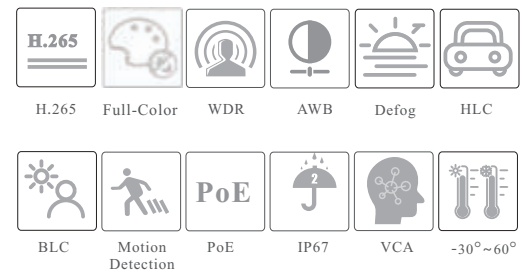

TD-9554C1

5MP Full-Color Turret Network Camera

- 5MP (2592 × 1944) H.265 full real time coding
- Max. resolution: 2592 × 1944
- 24/7 full color imaging
- 20 ~ 30m white light view distance
- 3D DNR, true WDR, HLC, BLC, Defog and ROI coding
- Support image distortion correction
- Built-in micro SD card slot, up to 256GB
- DC12V/PoE power supply
- IP 67 ingress protection
- Support three streams
- Support remote monitoring by smart phones & tablet PCs with iOS and Android OS
- Intelligent analytics