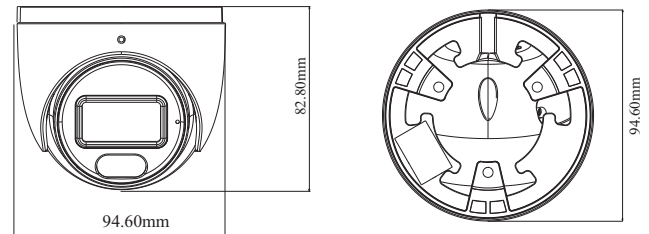

Smart Alarm	Motion detection, SD card error, SD card full
General Function	Watermark, IP address filtering, video mask, heartbeat, illegal login lock, corridor pattern
PoE	Yes, IEEE802.3af
White Light Range	20~30 m
Ingress Protection	IP67
Others	
Power Supply	DC12V/PoE
Power Consumption	< 7W
Storage Conditions	- 30 °C ~ 65 °C (-22 °F ~ 149 °F), Humidity: less than 95 % (non-condensing)
Operating Conditions	- 30 °C ~ 60 °C (-22 °F ~ 140 °F), Humidity: less than 95 % (non-condensing)
Dimensions (mm)	Ø 94.6 × 82.8
Weight (net)	Approx. 0.46KG
Installation	Ceiling mounting; Wall mounting
Certificate	CE, FCC
Environmental Protection	Complies with Directive EU RoHS, WEEE(2012/19/EU), directive 94/62/EC and REACH(EC1907/2006)

DIMENSIONS