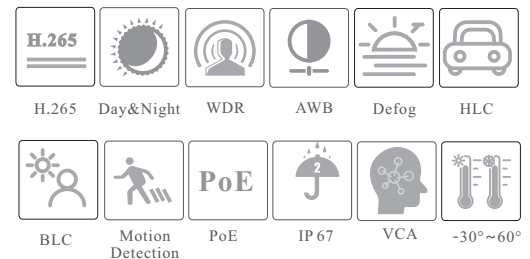

CAMERA

## TD-9481S3

8MP IR Water-proof Bullet Network Camera

- 8MP ( 3840 × 2160 ) H.265 coding
- Max.resolution: 3840 × 2160
- ICR auto switch, true day / night, ROI coding
- 3D DNR, WDR, HLC, BLC, defog
- 20~30m IR night view distance
- DC12V/PoE power supply
- P2P function optional
- IP 67 ingress protection
- Support three streams
- Support mobile surveillance by smart phones with iOS or Android OS
- Intelligent analytics