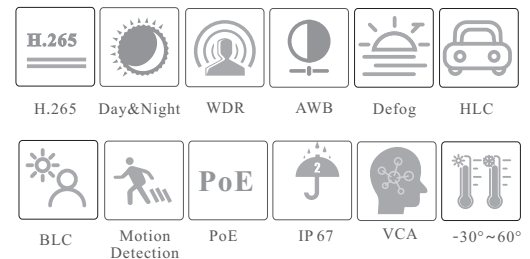

CAMERA

TD-9482S3

8MP IR Water-proof Bullet Network Camera

- 8MP (3840 × 2160) H.265 coding
- Max.resolution: 3840 × 2160
- ICR auto switch, true day / night, ROI coding
- 3D DNR, WDR, HLC, BLC, defog
- 30~50m IR night view distance
- DC12V/PoE power supply
- P2P function optional
- IP 67 ingress protection
- Support three streams
- Support mobile surveillance by smart phones with iOS or Android OS
- Intelligent analytics