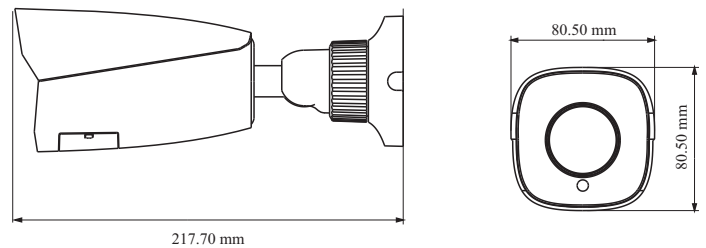

Others

Power Supply	DC12V/PoE
Power Consumption	< 9.5W
Operating Environment	- 30 °C ~ 60 °C (-22°F~140°F) Humidity: less than 95 % (non-condensing)
Dimensions (mm)	217.7 × 80.5 × 80.5
Weight (net)	Approx. 0.66KG
Installation	Ceiling mounting; Wall mounting
Certificate	CE, FCC
Environmental Protection	Complies with Directive EU RoHS, WEEE(2012/19/EU), directive 94/62/EC and REACH(EC1907/2006)

DIMENSIONS