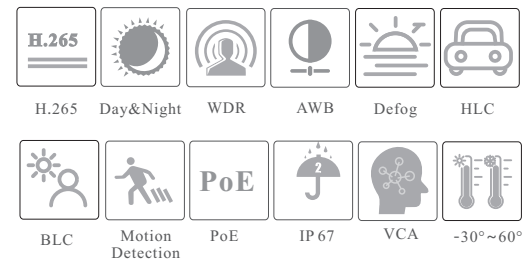

CAMERA

TD-9482S3

8MP IR Water-proof Bullet Network Camera

- 8MP (3840 × 2160) H.265 coding
- Max.resolution: 3840 × 2160
- ICR auto switch, true day / night, ROI coding
- 3D DNR, WDR, HLC, BLC, defog
- 30~50m IR night view distance
- DC12V/PoE power supply
- P2P function optional
- IP 67 ingress protection
- Support three streams
- Support mobile surveillance by smart phones with iOS or Android OS
- Intelligent analytics