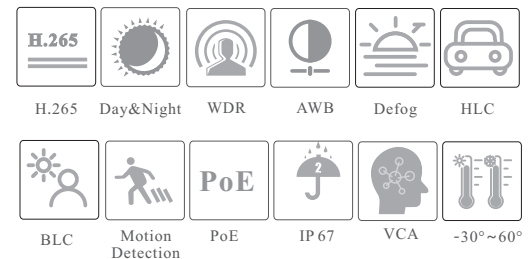

CAMERA

TD-9483S3

8MP IR Water-proof Bullet Network Camera

- 8MP (3840 × 2160) H.265 coding
- Max.resolution: 3840 × 2160
- ICR auto switch, true day / night, ROI coding
- 3D DNR, WDR, HLC, BLC, defog
- 50~70m IR night view distance
- DC12V/PoE power supply
- P2P function optional
- IP 67 ingress protection
- Support three streams
- Support mobile surveillance by smart phones with iOS or Android OS
- Intelligent analytics