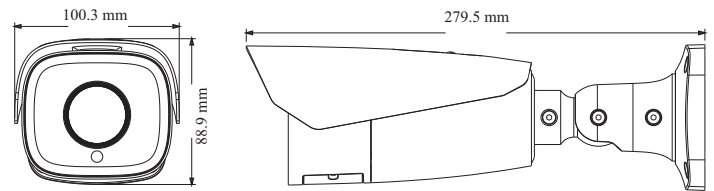

Others

Power Supply	DC12V/PoE
Power Consumption	< 9.5W
Operating Environment	- 30 °C ~ 60 °C (-22°F~140°F) Humidity: less than 95 % (non-condensing)
Dimensions (mm)	279.5 × 100.3 × 88.9
Weight (net)	Approx. 1.032KG
Installation	Ceiling mounting; Wall mounting
Certificate	CE, FCC
Environmental Protection	Complies with Directive EU RoHS, WEEE(2012/19/EU) , directive 94/62/EC and REACH(EC1907/2006)

DIMENSIONS