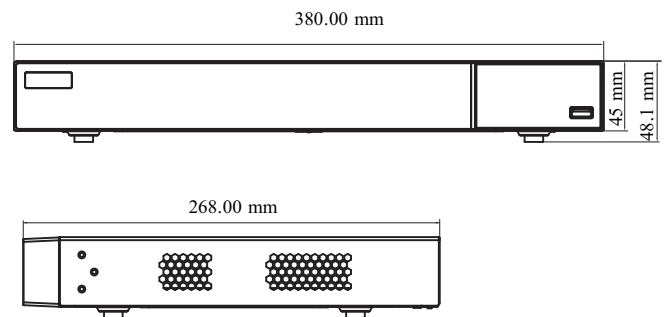

Features

- Supports 16CH 8MP/6MP/5MP/4MP/3MP/1080P/1280×1024/ 960P/720P/960H/D1/CIF IP video input
- H.265S/H.265+/H.265/H.264 coding
- Intuitive and user-friendly Graphic User Interface (GUI), Windows style operation by mouse
- Multi-mode recording: manual / timed / motion / sensor/ POS / AI recording
- Playback : 16CH simultaneous playback
- Search : time slice, time, event, tag and smart search
- Supports multiple VCA (Video Content Analytics) events, such as object abandoned/missing, region intrusion, tripwire, video exception, etc.
- Supports POS information overlay on live view and playback
- Express and flexible backup via USB, network and so on
- Pentaplex : preview, record, playback, backup and remote access
- DHCP, DDNS, PPPoE network protocol
- Remote control via Web Client or CMS : preview, playback, backup, PTZ and configuration
- 16 PoE network ports; PoE power supply supported
- Dual stream technology for local storage with high definition, remote network transmission and remote surveillance with mobile device
- Multi-user online simultaneously
- Authorization management, log view and device status view
- 4K ultra high definition output, true high resolution display
- Supports NAT function and QRCode scanning by mobile phones
- Powerful mobile surveillance by smart phones with iOS and Andriod OS

Dimensions