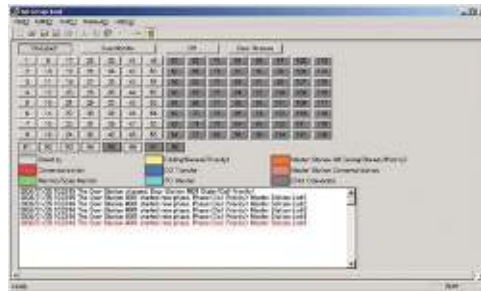

Features and Benefits

Versatile capacity with Cat-5e wiring

Flexible system allows up to 8 master stations and a combination of 120 door stations, sub stations, or adaptors using common network cable.

Reliable visitor screening, convenient door release

Visitors can safely be identified with clear audio and video prior to unlocking the door with the simple push of a button.

Integrates with mainstream security peripherals

Integrate the AX Series into existing security components including CCTV systems, electronic access control, and telephone transfer.

Provides security in remote areas

Reduce exposure to risk in remote locations by adding door stations to parking garages, stanchions, gates, and more.

Monitor all entrances, inside and outside

Video door stations allow activity at each location to be seen and heard at the master stations.

All, Group, and Selective Call

Master stations can be used to call all master stations, to call grouped master stations, and to selectively call individual master stations, door stations, and sub stations connected to the same system.

Video output

Composite video output allows the video to be recorded or seen on a larger screen.

Paging adaptor

Broadcast important announcements through a paging system using the AXW-PA1.

Intuitive programming software

Features and functions are easily programmed using the custom software, included with the central exchange unit.

Components

Central Exchange Units: select 1 (required for system—includes programming software)

AX-084C

Central Exchange Unit

(supports up to 4 master stations and 8 door/sub stations)

3-7/16" H 16-9/16" W 13-3/16" D

AX-248C

Central Exchange Unit

(supports up to 8 master stations and 24 door/sub stations)

3-7/16" H 16-9/16" W 13-3/16" D