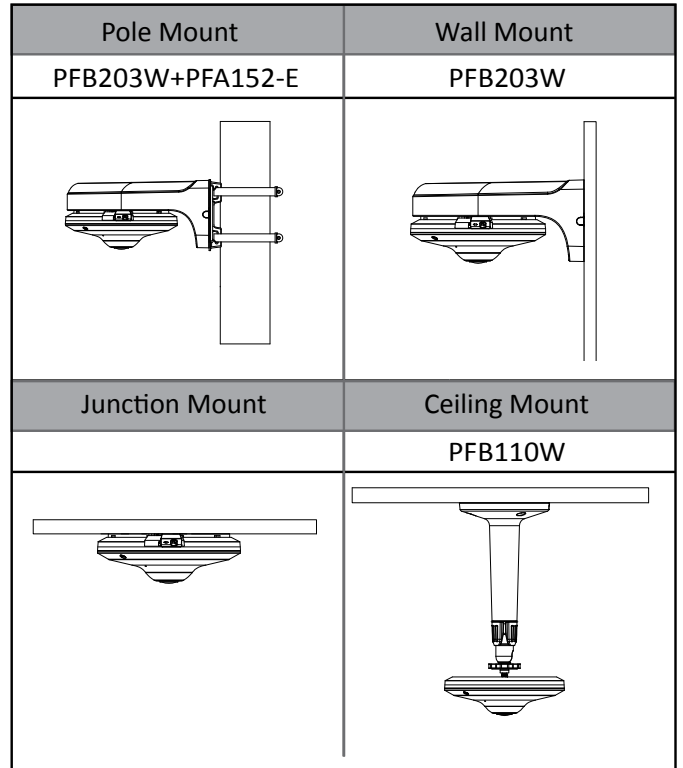

Construction

Casing	Metal+Plastic
Dimensions	Φ126.2mm×44.7mm(Φ4.9"×1.8")
Net Weight	0.28kg(0.6lb)
Gross Weight	0.41kg(0.9lb)

Ordering Information

Type	Part Number	Description
5MP camera	DH-IPC-EW5531P-AS	5MP Panoramic Network IR Fisheye Camera, PAL
	DH-IPC-EW5531N-AS	5MP Panoramic Network IR Fisheye Camera, NTSC
	IPC-EW5531P-AS	5MP Panoramic Network IR Fisheye Camera, PAL
	IPC-EW5531N-AS	5MP Panoramic Network IR Fisheye Camera, NTSC
Accessories (optional)	PFB203W	Wall Mount
	PFA152-E	Pole Mount
	PFB110W	Ceiling Mount

Accessories

PFA152-E

PFB203W

PFB110W

Dimensions (mm/inch)