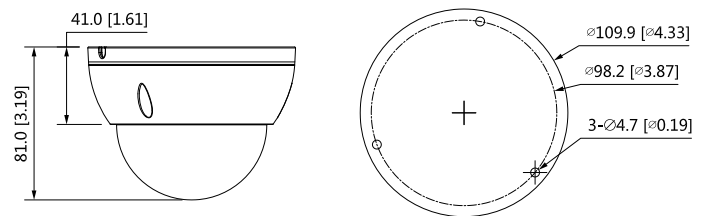

Environment

Power Consumption	-40°C to +60°C (-40°F to +140°F)/less than ≤ 95% RH
Storage Temperature	-40°C to +60°C (-40°F to +140°F)
Protection Grade	IP67, IK10

Structure

Casing	Metal
Dimensions	81 mm × Φ109.9 mm (3.19" × Φ4.33")
Net Weight	0.350 kg (0.77 lb)
Gross Weight	0.491 kg (1.08 lb)

Ordering Information

Type	Part Number	Description
5MP Camera	DH-IPC-HDBW2531EP-S-S2	5MP Lite IR Fixed-focal Dome Network Camera,PAL
	DH-IPC-HDBW2531EN-S-S2	5MP ILite IR Fixed-focal Dome Network Camera,NTSC
Accessories (optional)	PFA136	Junction Box
	PFA200W	Rain Shade
	PFB203W	Wall Mount
	PFA152-E	Pole Mount
	PFA106	Mount Adapter
	PFB220C	Ceiling Mount
	PFM321D	DC12V1A Power Adapter
	LR1002-1ET/1EC	Single-port Long Reach Ethernet Over Coax Extender
	PFM900-E	Integrated Mount Tester
	PFM114	TLC SD Card

Junction Mount	Wall Mount	Wall Mount	Pole Mount
PFA136	PFA136+PFA200W	PFB203W	PFB203W+PFA152-E
Ceiling Mount			
PFA106+PFB220C			

Dimensions (mm[inch])

Accessories

Optional: