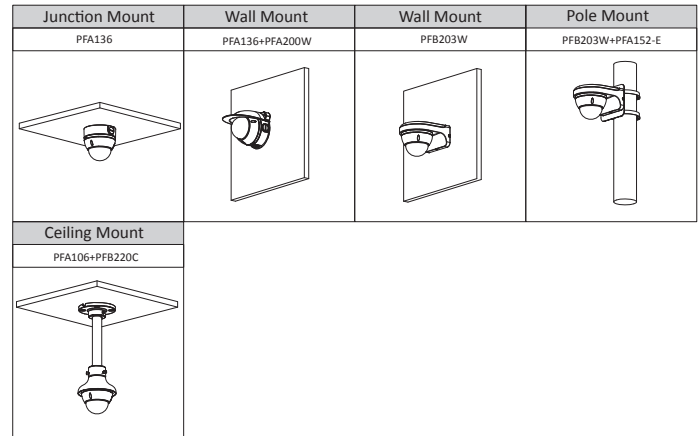

PFM900-E
Integrated Mount
Tester

PFM114
TLC SD Card

Ordering Information

Type	Part Number	Description
5MP Camera	DH-IPC-HDBW2531EP-S-S2	5MP Lite IR Fixed-focal Dome Network Camera,PAL
	DH-IPC-HDBW2531EN-S-S2	5MP ILite IR Fixed-focal Dome Network Camera,NTSC
Accessories (optional)	PFA136	Junction Box
	PFA200W	Rain Shade
	PFB203W	Wall Mount
	PFA152-E	Pole Mount
	PFA106	Mount Adapter
	PFB220C	Ceiling Mount
	PFM321D	DC12V1A Power Adapter
	LR1002-1ET/1EC	Single-port Long Reach Ethernet Over Coax Extender
	PFM900-E	Integrated Mount Tester
	PFM114	TLC SD Card