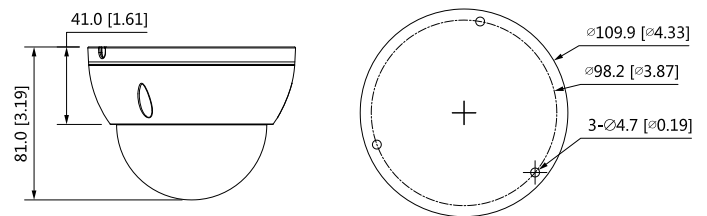

Dimensions (mm[inch])

Accessories

Optional: