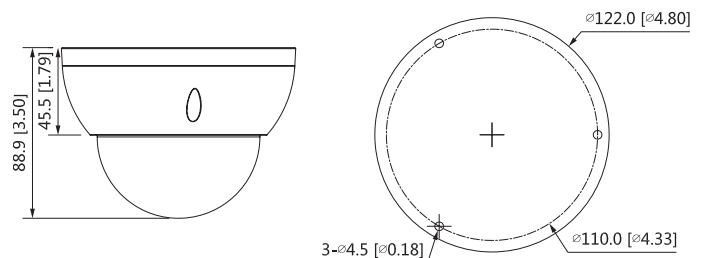

Certifications	CE-LVD: EN62368-1 CE-EMC: Electromagnetic Compatibility Directive 2014/30/EU FCC: 47 CFR FCC Part 15, Subpart B UL/CUL: UL60950-1 CAN/CSA C22.2 No.60950-1-07

Port

Audio Input	1 channel (RCA port)
Audio Output	1 channel (RCA port)
Alarm Input	1 channel In: 5mA 5VDC
Alarm Output	1 channel Out: 300mA 12VDC

Power

Power Supply	12V DC/PoE (802.3af)
Power Consumption	< 8.0W

Environment

Operating Conditions	-30°C to +60°C (-22°F to +140°F)/less than ≤95%
Storage Temperature	-40°C to +60°C (-40°F to +140°F)
Protection	IP67, IK10

Structure

Casing	Metal
Dimensions	Φ122 mm × 88.9 mm (Φ4.80" × 3.50")
Net Weight	0.47 kg (1.1 lb)
Gross Weight	0.63 kg (1.4 lb)

Ordering Information

Type	Part Number	Description
5MP Camera	DH-IPC-HDBW2531RP-ZAS-S2	SMP Lite IR Vari-focal Dome Network Camera, PAL
	DH-IPC-HDBW2531RN-ZAS-S2	SMP Lite IR Vari-focal Dome Network Camera, NTSC
Accessories (optional)	PFA137	Junction Box
	PFB203W	Wall Mount
	PFA152-E	Pole Mount
	PFA200W	Rain Shade
	PFA106	Mount Adapter
	PFB220C	Ceiling Mount
	PFB200C	In-Ceiling Mount
	PFM321D	DC12V1A Power Adapter
	LR1002-1ET/1EC	Single-port Long Reach Ethernet over Coax Extender
	PFM900-E	Integrated Mount Tester
	PFM114	TLC SD Card

Accessories

Optional:

Junction Mount	Wall Mount	Wall Mount	Pole Mount
PFA137	PFA137+PFA200W	PFB203W	PFB203W+PFA152-E
Ceiling Mount	In-Ceiling Mount		
PFA106+PFB220C	PFB200C		

Dimensions (mm[inch])

Rev 001.001 © 2020 Dahua. All rights reserved. Design and specifications are subject to change without notice. Pictures in the document are for reference only, and the actual product shall prevail.