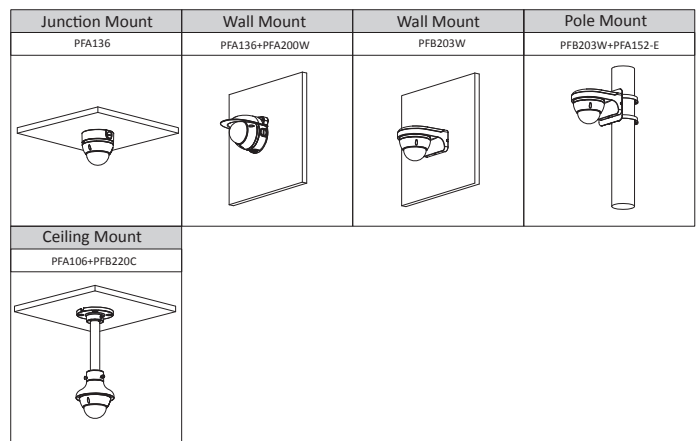

Power Consumption	<6.9W
Environment	
Operating Conditions	-40°C to +60°C (-40°F to +140°F)/less than≤95%
Storage Conditions	-40°C to +60°C (-40°F to +140°F)
Ingress Protection	IP67; IK10
Structure	
Casing	Metal
Dimensions	81 mm × Φ109.9 mm (3.2" × Φ4.3")
Net Weight	378 g (0.8 lb)
Gross Weight	523 g (1.2 lb)

Ordering Information		
Type	Part Number	Description
2MP Camera	DH-IPC-HDBW3241EP-AS	2MP Lite AI IR Fixed focal Dome Network Camera,PAL
	DH-IPC-HDBW3241EN-AS	2MP Lite AI IR Fixed focal Dome Network Camera,NTSC
Accessories (optional)	PFA136	Junction Box
	PFA200W	Rain Shade
	PFB203W	Wall Mount
	PFA152-E	Pole Mount
	PFA106	Mount Adapter
	PFB220C	Ceiling Mount
	PFM321D	DC12V1A Power Adapter
	LR1002-1ET/1EC	Single-port Long Reach Ethernet Over Coax Extender
	PFM900-E	Integrated Mount Tester
	PFM114	TLC SD Card

Accessories

Optional: