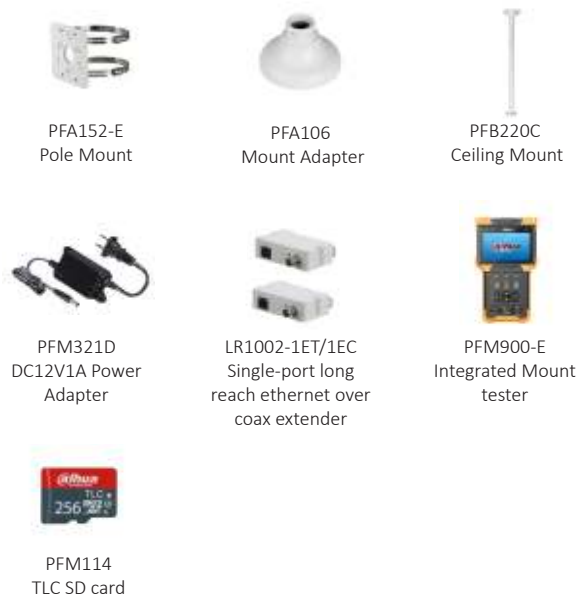

Power Consumption	<6.9W
Environment	
Operating Conditions	-40°C to +60°C (-40°F to +140°F)/less than≤95%
Storage Conditions	-40°C to +60°C (-40°F to +140°F)
Ingress Protection	IP67; IK10
Structure	
Casing	Metal
Dimensions	81 mm × Φ109.9 mm (3.2" × Φ4.3")
Net Weight	378 g (0.8 lb)
Gross Weight	523 g (1.2 lb)

Ordering Information		
Type	Part Number	Description
2MP Camera	DH-IPC-HDBW3241EP-AS	2MP Lite AI IR Fixed focal Dome Network Camera,PAL
	DH-IPC-HDBW3241EN-AS	2MP Lite AI IR Fixed focal Dome Network Camera,NTSC
Accessories (optional)	PFA136	Junction Box
	PFA200W	Rain Shade
	PFB203W	Wall Mount
	PFA152-E	Pole Mount
	PFA106	Mount Adapter
	PFB220C	Ceiling Mount
	PFM321D	DC12V1A Power Adapter
	LR1002-1ET/1EC	Single-port Long Reach Ethernet Over Coax Extender
	PFM900-E	Integrated Mount Tester
	PFM114	TLC SD Card

Accessories

Optional: