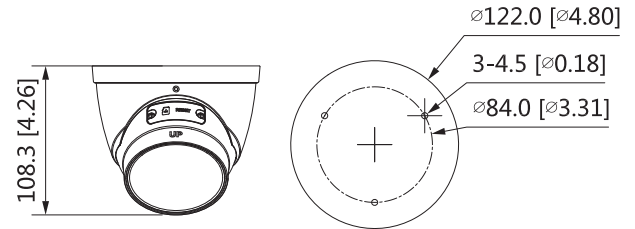

Structure

Casing	Metal
Dimensions	108.3 mm × Φ122 mm (4.26" × Φ1.80")
Net Weight	0.69 kg (1.52 lb)
Gross Weight	0.88 kg (1.94 lb)

Ordering Information

Type	Part Number	Description
8MP Camera	DH-IPC-HDW2831TP-ZS-S2	8MP Lite IR Vari-focal Eyeball Network Camera, PAL
	DH-IPC-HDW2831TN-ZS-S2	8MP Lite IR Vari-focal Eyeball Network Camera, NTSC
Accessories (optional)	PFA130-E	Junction Box
	PFB203W	Wall Mount
	PFA106	Mount Adapter
	PFB220C	Ceiling Mount
	PFA152-E	Pole Mount
	PFM321D	DC12V1A Power Adapter
	LR1002-1ET/1EC	Single-port Long Reach Ethernet over Coax Extender
	PFM900-E	Integrated Mount Tester
PFM114	TLC SD Card	

Dimensions (mm[inch])

Accessories

Optional: