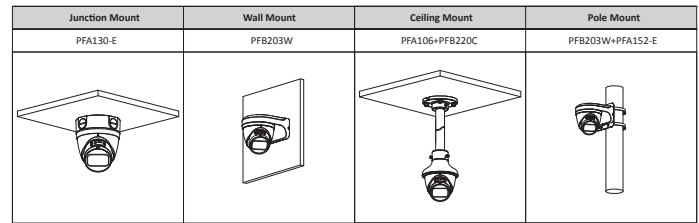

Structure

Casing	Metal
Dimensions	108.3 mm × Φ122 mm (4.26" × Φ1.80")
Net Weight	0.69 kg (1.52 lb)
Gross Weight	0.88 kg (1.94 lb)

Ordering Information

Type	Part Number	Description
8MP Camera	DH-IPC-HDW2831TP-ZS-S2	8MP Lite IR Vari-focal Eyeball Network Camera, PAL
	DH-IPC-HDW2831TN-ZS-S2	8MP Lite IR Vari-focal Eyeball Network Camera, NTSC
Accessories (optional)	PFA130-E	Junction Box
	PFB203W	Wall Mount
	PFA106	Mount Adapter
	PFB220C	Ceiling Mount
	PFA152-E	Pole Mount
	PFM321D	DC12V1A Power Adapter
	LR1002-1ET/1EC	Single-port Long Reach Ethernet over Coax Extender
	PFM900-E	Integrated Mount Tester
PFM114	TLC SD Card	