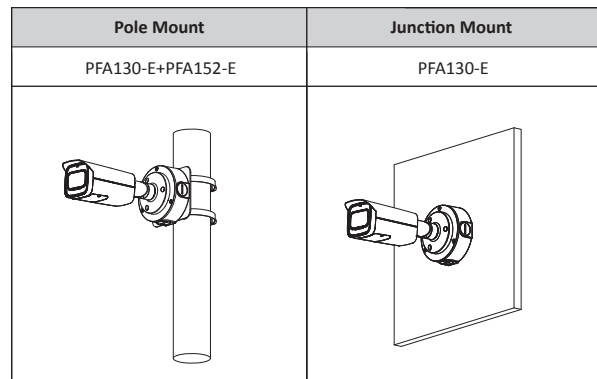

Environment

Operating Conditions	-40°C to +60°C (-40°F to +140°F)/less than ≤ 95% RH
Storage Temperature	-40°C to +60°C (-40°F to +140°F)
Protection	IP67; IK10(optional)

Structure

Casing	Metal
Dimensions	244.1 mm × Φ90.4 mm (9.61" × Φ3.26")
Net Weight	0.88 kg (1.9 lb)
Gross Weight	1.15 kg (2.5 lb)

Accessories

Optional:

Dimensions (mm[inch])