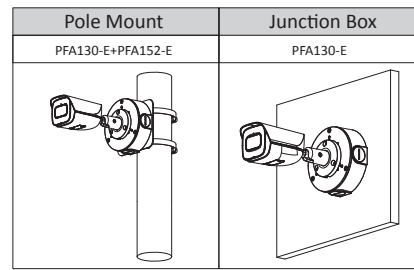

Alarm Output	1 channel out: 300mA 12V DC
Power	
Power Supply	12V DC/PoE (802.3af)
Power Consumption	< 5.4W
Environment	
Operating Conditions	-40°C to +60°C (-40°F to +140°F)/less than≤95%
Storage Conditions	-40°C to +60°C (-40°F to +140°F)
Ingress Protection	IP67
Structure	
Casing	Metal
Dimensions	192.7 mm × 70.5 mm × 66.4 mm (632.2" × 231.3" × 217.8") (L × W × H)
Net Weight	590 g (1.3lb)
Gross Weight	780 g (1.7lb)