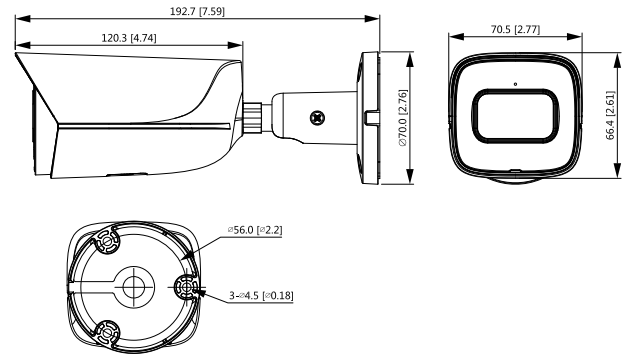

Dimensions (mm[inch])

Ordering Information

Type	Part Number	Description
SMP Camera	DH-IPC-HFW3541EP-AS	5MP Lite AI IR Fixed focal Bullet Network Camera,PAL
	DH-IPC-HFW3541EN-AS	5MP Lite AI IR Fixed focal Bullet Network Camera,NTSC
Accessories (optional)	PFA130-E	Junction Box
	PFA152-E	Pole Mount
	PFM321D	DC12V1A Power Adapter
	LR1002-1ET/1EC	Single-port Long Reach Ethernet Over Coax Extender
	PFM900-E	Integrated Mount Tester
	PFM114	TLC SD Card

Accessories

Optional: