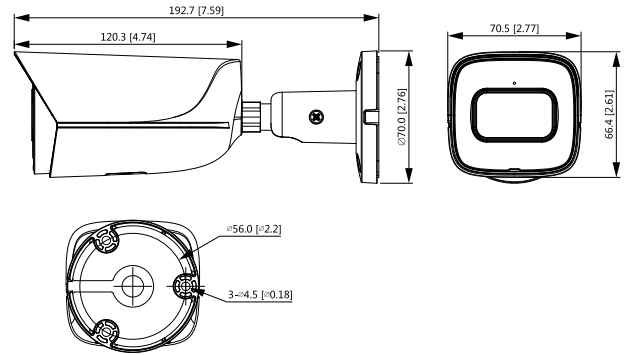

**Power**

Power Supply	12V DC/PoE (802.3af)
Power Consumption	< 5.4W

**Environment**

Operating Conditions	-40°C to +60°C (-40°F to +140°F)/less than≤95%
----------------------	--

Storage Conditions	-40°C to +60°C (-40°F to +140°F)
Ingress Protection	IP67
<b>Structure</b>	
Casing	Metal
Dimensions	192.7 mm × 70.5 mm × 66.4 mm (632.2" × 231.3" × 217.8") (L × W × H)
Net Weight	590 g (1.3lb)
Gross Weight	780 g (1.7lb)

## Dimensions (mm[inch])

Ordering Information		
Type	Part Number	Description
5MP Camera	DH-IPC-HFW3541EP-SA	5MP Lite AI IR Fixed focal Bullet Network Camera,PAL
	DH-IPC-HFW3541EN-SA	5MP Lite AI IR Fixed focal Bullet Network Camera,NTSC
Accessories (optional)	PFA130-E	Junction Box
	PFA152-E	Pole Mount
	PFM321D	DC12V1A Power Adapter
	LR1002-1ET/1EC	Single-port Long Reach Ethernet Over Coax Extender
	PFM900-E	Integrated Mount Tester
	PFM114	TLC SD Card