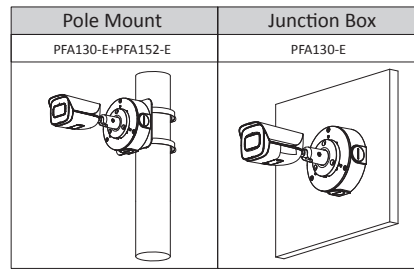

**Power**

Power Supply	12V DC/PoE (802.3af)
Power Consumption	< 5.4W

**Environment**

Operating Conditions	-40°C to +60°C (-40°F to +140°F)/less than≤95%
----------------------	--

Storage Conditions	-40°C to +60°C (-40°F to +140°F)
Ingress Protection	IP67
<b>Structure</b>	
Casing	Metal
Dimensions	192.7 mm × 70.5 mm × 66.4 mm (632.2" × 231.3" × 217.8") (L × W × H)
Net Weight	590 g (1.3lb)
Gross Weight	780 g (1.7lb)