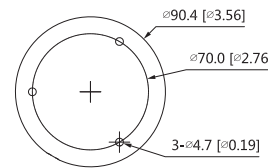

Dimensions (mm[inch])

Ordering Information

Type	Part Number	Description
5MP Camera	DH-IPC-HFW3541TP-ZAS	5MP Lite AI IR Vari-focal Bullet Network Camera,PAL
	DH-IPC-HFW3541TN-ZAS	5MP Lite AI IR Vari-focal Bullet Network Camera,NTSC
Accessories (optional)	PFA130-E	Junction Box
	PFA152-E	Pole Mount
	PFM321D	DC12V1A Power Adapter
	LR1002-1ET/1EC	Single-port Long Reach Ethernet Over Coax Extender
	PFM900-E	Integrated Mount Tester
	PFM114	TLC SD Card

Accessories

Optional: