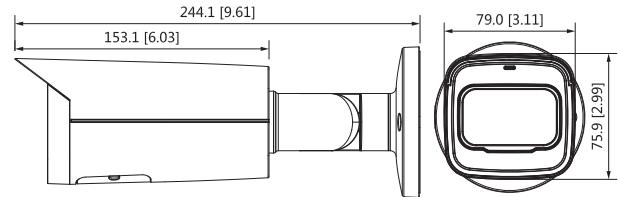

Power Consumption	< 9.8W
Environment	
Operating Conditions	-30°C to +60°C (-22°F to +140°F)/less than≤95%
Storage Conditions	-40°C to +60°C (-40°F to +140°F)
Ingress Protection	IP67
Structure	
Casing	Metal
Dimensions	244.1 mm × 79.0 mm × 75.9 mm (9.6" × 3.1" × 3.0")(L × W × H)
Net Weight	820 g (1.8lb)
Gross Weight	1090 g (2.4lb)

## Dimensions (mm[inch])