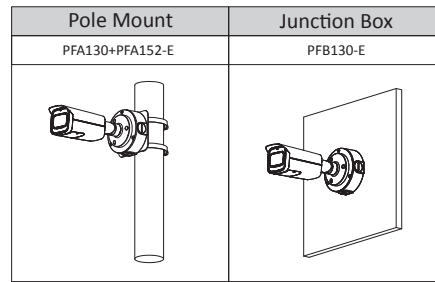

Power Consumption	< 9.8W
Environment	
Operating Conditions	-30°C to +60°C (-22°F to +140°F)/less than≤95%
Storage Conditions	-40°C to +60°C (-40°F to +140°F)
Ingress Protection	IP67
Structure	
Casing	Metal
Dimensions	244.1 mm × 79.0 mm × 75.9 mm (9.6" × 3.1" × 3.0")(L × W × H)
Net Weight	820 g (1.8lb)
Gross Weight	1090 g (2.4lb)