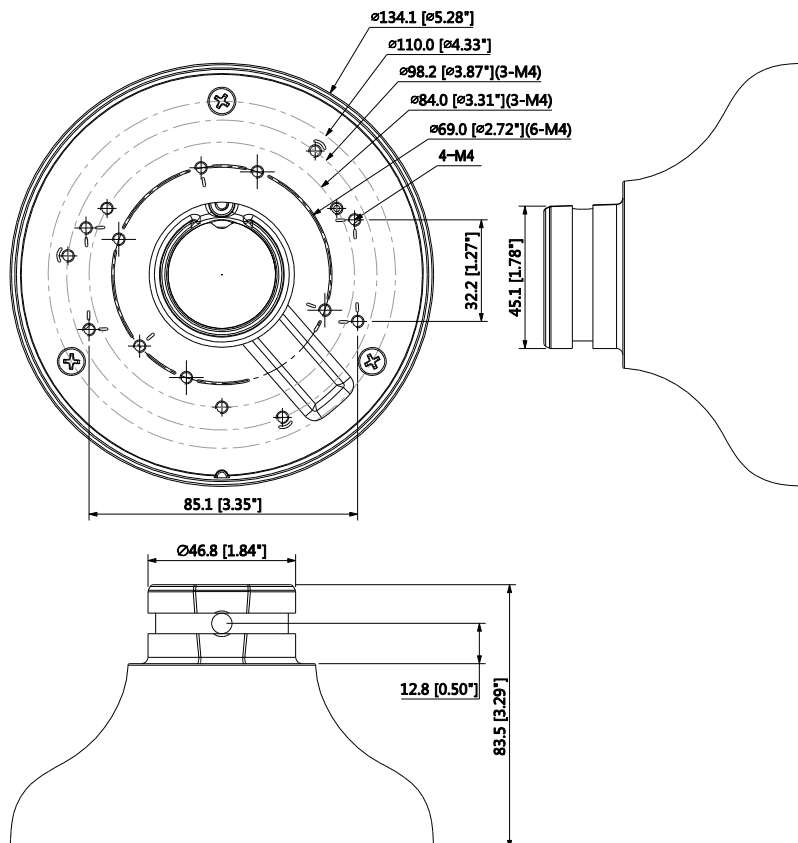

DH-PFA106

Adapter Plate of Mini Dome & Eyeball Camera

Features

- Neat & Integrated design.
- Material: Aluminum.

Technical Specifications

Model	DH-PFA106
General	
Material	Aluminum
Dimension (W x H x D)	Φ134.1mmx83.5mm(Φ5.28"x3.29")
Weight	0.29kg(0.64lb)
Load Bearing	1kg(2.2lb)
Color	White
Operating Temperature	-40°C ~60°C(-40°F ~140°F)
Humidity	<90% RH
Applicable Model	DH-PFB305W, DH-PFB220C

Order Information

Type	Part Number	Description
Camera Mount Series	DH-PFA106	Adapter plate _ Dahua brand
	PFA106	Adapter plate _Neutral, no brand
	DH-PFB305W	Wall mount bracket _ Dahua brand
	PFB305W	Wall mount bracket _Neutral, no brand
	DH-PFB220C	Ceiling mount bracket _ Dahua brand
	DH-PFB220C	Ceiling mount bracket _Neutral, no brand

Dimensions (mm/inch)

Application

Package Information

- Adapter plate *1
- User manual *1
- M4x10 *4
- Wrench *1