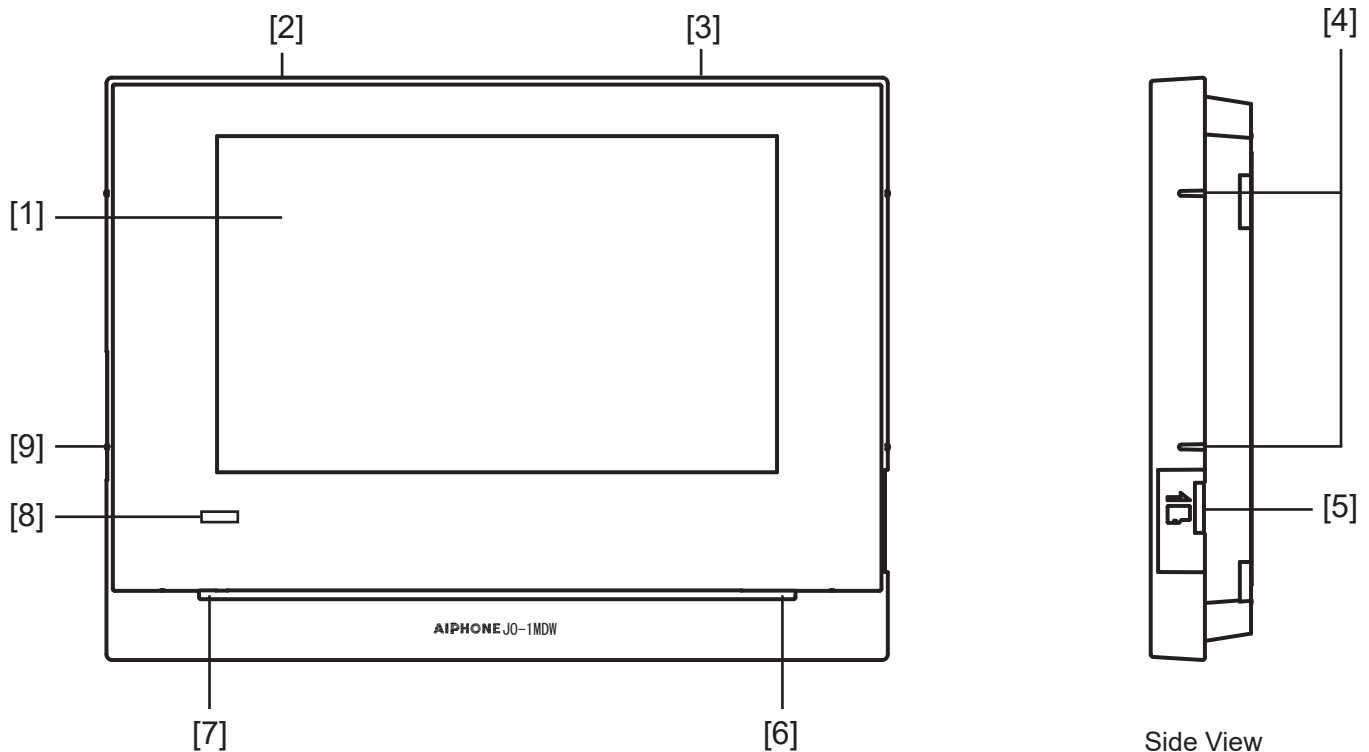

JO-1MDW

JO Series Video Intercom App-Compatible Master Station

FEATURE CALL-OUT

FEATURE CALL-OUT DEFINITIONS

- [1] 7" TFT LCD touchscreen
- [2] Wireless LAN antenna A
- [3] Wireless LAN antenna B
- [4] Button position guide (both sides)
- [5] microSDHC card slot (card not included)
- [6] Speaker
- [7] Microphone
- [8] Status LED (orange)
- [9] Reset button

SPECIFICATIONS

Power Source:	18V DC (PS-1820UL)
Current Consumption:	Max. 450mA
Wireless Protocol:	2.4 GHz 802.11 b/g/n
Door Release Contacts:	N/O 24V AC/DC, 1A
Communication:	Auto-voice actuation; touch-to-talk
Monitor:	7" TFT LCD touchscreen
Mounting:	Wall mount
Material:	Flame resistant ABS resin
Color:	White
Temperature:	32°F - 104°F (0-40°C)
Dimensions:	6-1/8" H x 8-1/4" W x 1-1/16" D
Weight:	Approx. 1.37lbs (620g)