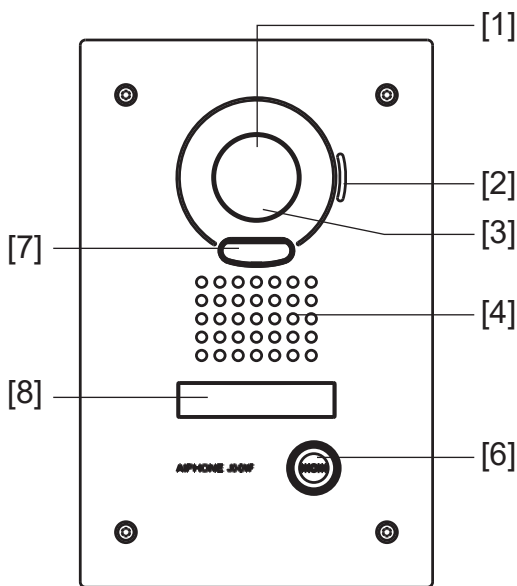

JO-DA/DV/DVF

Camera Door Stations for the JO Series

FEATURE CALL-OUT

FEATURE CALL-OUT DEFINITIONS

- [1] Camera
- [2] Microphone
- [3] Illumination sensor
- [4] Speaker
- [5] Call button with white LED
- [6] Call button
- [7] White LED
- [8] Directory Card

SPECIFICATIONS

- Power Source: Supplied from JO Series Master
- Communication: Hands-free communication (auto-voice actuated or PTT) controlled by master station
- Camera: CMOS
- Min. illumination: 5 lux
- Wiring: 2-conductor, PE insulation, Aiphone wire #871802
- Wiring Distance: 330'
- Operation Temp: -40°~140° F (-40° ~ 60° C)
- Dimensions (HxWxD):
  - JO-DA 5-¹/₁₆" x 3-¹³/₁₆" x 1-³/₈" (129 x 97 x 35.5 mm)
  - JO-DV 6-¹³/₁₆" x 3-⁷/₈" x 1-¹/₁₆" (179 x 98 x 26.8 mm)
  - JO-DVF 8-¹/₄" x 5-⁵/₁₆" (209 x 135 mm)
- Weight: (approx)
  - JO-DA: 0.44lbs (200g)
  - JO-DV: 1.43lbs (650g)
  - JO-DVF: 1.27lbs (580g)