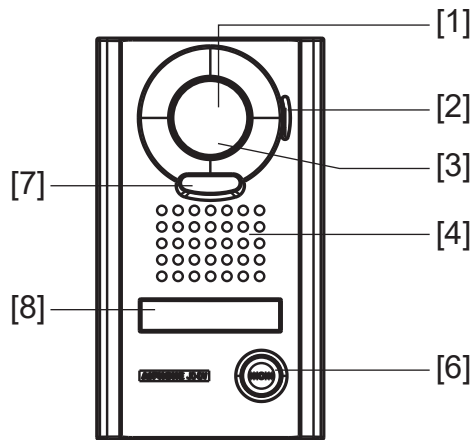

JO-DA/DV/DVF

Camera Door Stations for the JO Series

FEATURE CALL-OUT

FEATURE CALL-OUT DEFINITIONS

- [1] Camera
- [2] Microphone
- [3] Illumination sensor
- [4] Speaker
- [5] Call button with white LED
- [6] Call button
- [7] White LED
- [8] Directory Card

SPECIFICATIONS

- Power Source: Supplied from JO Series Master
- Communication: Hands-free communication (auto-voice actuated or PTT) controlled by master station
- Camera: CMOS
- Min. illumination: 5 lux
- Wiring: 2-conductor, PE insulation, Aiphone wire #871802
- Wiring Distance: 330'
- Operation Temp: -40°~140° F (-40° ~ 60° C)
- Dimensions (HxWxD):
  - JO-DA 5-¹/₁₆" x 3-¹³/₁₆" x 1-³/₈" (129 x 97 x 35.5 mm)
  - JO-DV 6-¹³/₁₆" x 3-⁷/₈" x 1-¹/₁₆" (179 x 98 x 26.8 mm)
  - JO-DVF 8-¹/₄" x 5-⁵/₁₆" (209 x 135 mm)
- Weight: (approx)
  - JO-DA: 0.44lbs (200g)
  - JO-DV: 1.43lbs (650g)
  - JO-DVF: 1.27lbs (580g)