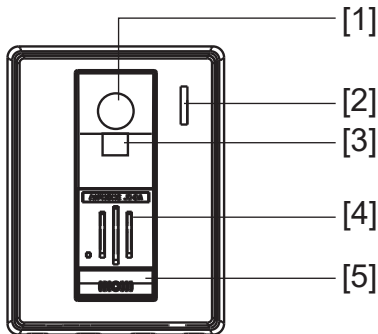

JO-DA/DV/DVF

Camera Door Stations for the JO Series

FEATURE CALL-OUT

FEATURE CALL-OUT DEFINITIONS

- [1] Camera
- [2] Microphone
- [3] Illumination sensor
- [4] Speaker
- [5] Call button with white LED
- [6] Call button
- [7] White LED
- [8] Directory Card

SPECIFICATIONS

- Power Source: Supplied from JO Series Master
- Communication: Hands-free communication (auto-voice actuated or PTT) controlled by master station
- Camera: CMOS
- Min. illumination: 5 lux
- Wiring: 2-conductor, PE insulation, Aiphone wire #871802
- Wiring Distance: 330'
- Operation Temp: -40°~140° F (-40° ~ 60° C)
- Dimensions (HxWxD):
  - JO-DA 5-¹/₁₆" x 3-¹³/₁₆" x 1-³/₈" (129 x 97 x 35.5 mm)
  - JO-DV 6-¹³/₁₆" x 3-⁷/₈" x 1-¹/₁₆" (179 x 98 x 26.8 mm)
  - JO-DVF 8-¹/₄" x 5-⁵/₁₆" (209 x 135 mm)
- Weight: (approx)
  - JO-DA: 0.44lbs (200g)
  - JO-DV: 1.43lbs (650g)
  - JO-DVF: 1.27lbs (580g)