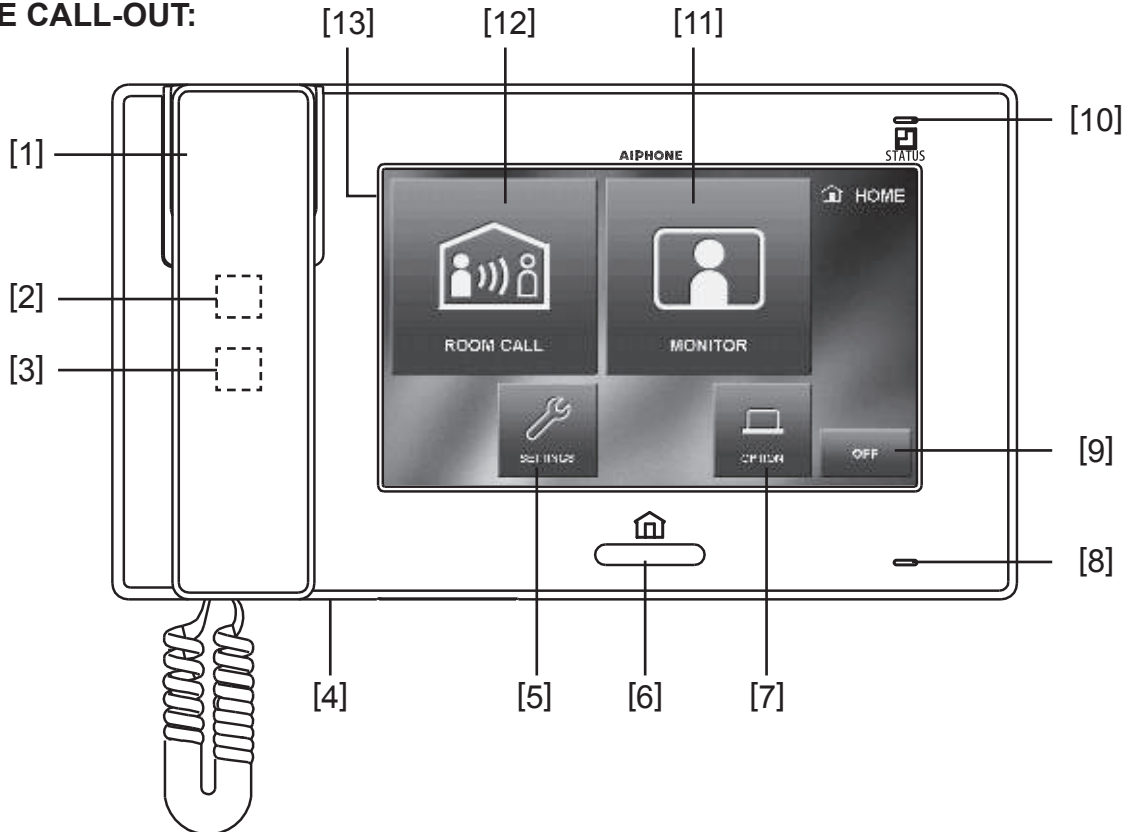

**DESCRIPTION:**

The JP-4HD is a video sub master station for use with the JP-4MED master station. A maximum of 7 sub master stations can be used in the JP Series. The JP-4HD offers a 7" color touchscreen LCD and allows for handset (duplex) and hands-free (VOX) communication. This unit is equipped with a door release button for the user to allow visitor entry. The JP-4HD is also equipped with PTZ and brightness controls, giving the user control of the door station camera angle and camera lighting for better visibility.

The JP-4HD connects to either the master station or JP-8Z distribution unit using CAT-5e / CAT-6 cable.

JP-4HD FEATURES:

- 7" Color touchscreen LCD
- Hands-free (VOX) or handset communication
- Door release button
- Optional service button
- PTZ and brightness control
- Selectable call tones (8)
- Station partitioning with security code
- All Call to inside stations
- Door monitoring
- Continuous room monitoring

JP-4HD

Sub-Master Station

FEATURE CALL-OUT:

FEATURE CALL-OUT DEFINITIONS:

- [1] Handset
- [2] Speaker
- [3] Hearing aid T-mode symbol
- [4] Reset button
- [5] Settings button (touchscreen)
- [6] Home button
- [7] Option button (touchscreen)
- [8] Microphone
- [9] Off button (touchscreen)
- [10] Status LED
- [11] Monitor button (touchscreen)
- [12] Room call button (touchscreen)
- [13] Color LCD touchscreen

SPECIFICATIONS:

- | | |
|----------------|--|
| Power Source: | 24V DC - use PS-2420UL |
| Consumption: | 200mA (max) |
| Communication: | |
| Handset | Simultaneous communication |
| Hands-free | Auto-voice actuation |
| Monitor: | 7" TFT color touchscreen LCD |
| Pixels: | 800 x 480 |
| Mounting: | Surface wall mount or desk mount using MCW-S/A (sold separately) |
| Temperature: | 32-104°F (0-40°C) |
| Dimensions: | 5-11/16" H x 10-1/16" W x 1-7/8" D |
| Weight: | Approx. 1.72 lbs (780g) |