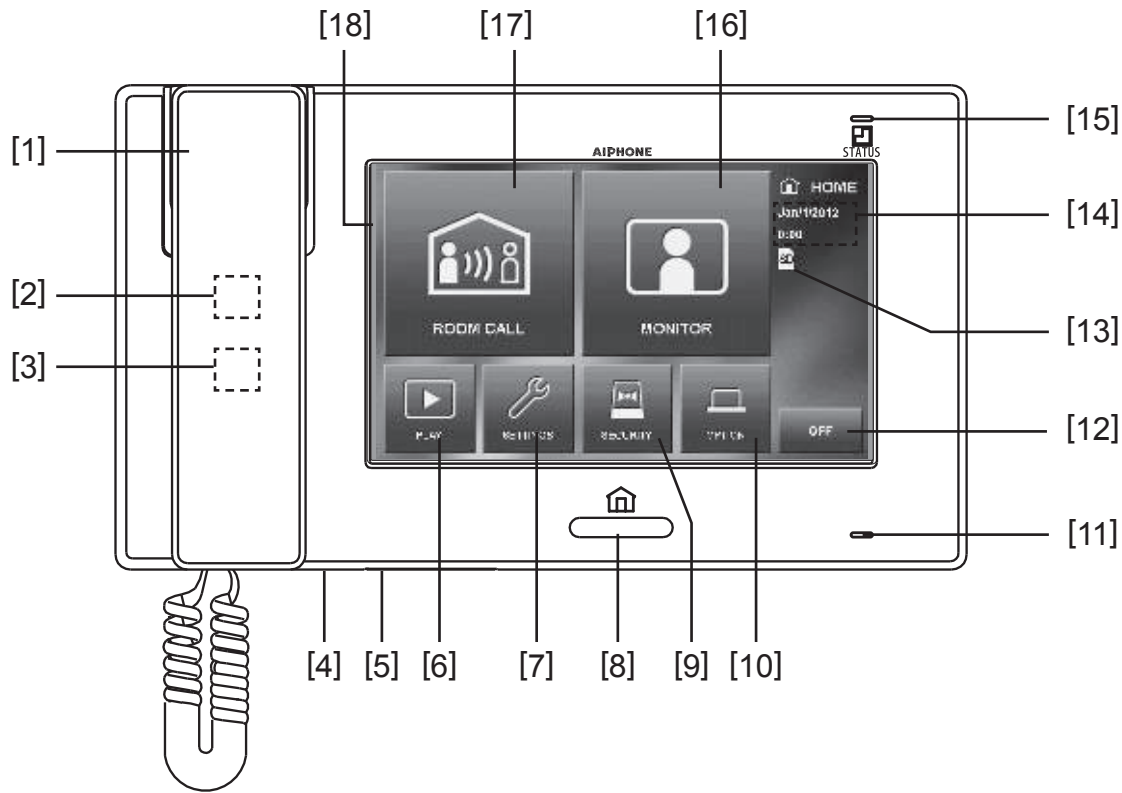

The JP-4MED connects to door stations using 18AWG, 2 conductor cable and connects to sub master stations using CAT-5e or CAT-6 cable.

JP-4MED FEATURES:

- 7" color touchscreen LCD
- Hands-free (VOX) or handset communication
- Camera position and zoom can be set for call-in
- Video out via supplied connector
- Picture Memory
 - Internal: 20 calls
 - SD / SDHC: 1,000 calls
- Door release button
- Optional service button
- Security inputs for alerting stations
- PTZ and brightness control
- Selectable call tones (8)
- Station partitioning with security code
- All Call to inside stations
- Door monitoring
- Continuous room monitoring

JP-4MED

Master Station

FEATURE CALL-OUT:

FEATURE CALL-OUT DEFINITIONS:

- [1] Handset
- [2] Speaker
- [3] Hearing aid T-mode symbol
- [4] Reset button
- [5] SD / SDHC card slot
- [6] Play button (touchscreen)
- [7] Settings button (touchscreen)
- [8] Home button
- [9] Security button (touchscreen)
- [10] Option button (touchscreen)
- [11] Microphone
- [12] Off button (touchscreen)
- [13] SD card installed symbol
- [14] Current date and time
- [15] Status LED
- [16] Monitor button (touchscreen)
- [17] Room call button (touchscreen)
- [18] Color touchscreen LCD

SPECIFICATIONS:

Power Source:	24V DC - use PS-2420UL
Consumption:	340mA (max)
Communication:	
Handset	Simultaneous communication
Hands-free	Auto-voice actuation
Monitor:	7" TFT color touchscreen LCD
Pixels:	800 x 480
Picture memory:	Internal: 20
	External: 1,000 using
	SD / SDHC card (not included)
Picture protect:	Internal: 5
	External: 100
Mounting:	Surface wall mount or
	desk mount using MCW-S/A
	(sold separately)
Temperature:	32-104°F (0-40°C)
Dimensions:	5-11/16" H x 10-1/16" W x 1-7/8" D
Weight:	Approx. 1.74 lbs (790g)