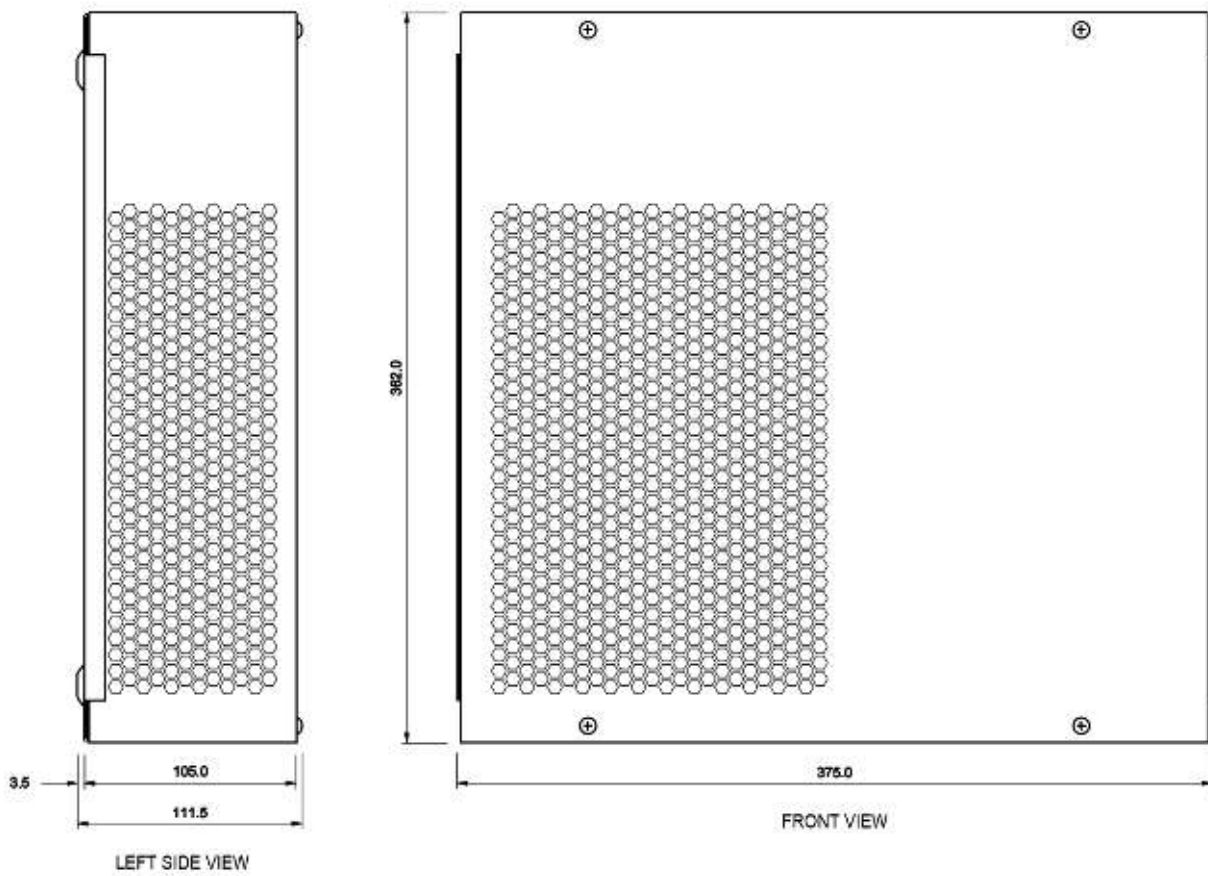

WMBB SERIES

WMBB-C-S ENCLOSURE - SECURITY CABINET

Available at

Phone: 1300 663 904
www.csmerchants.com.au
ABN : 33 618 009 680

VIC: Melbourne

Unit 144, Access Corporate Park,
45 Gilby Road, M1 Waverley
Melbourne, VIC 3149
PH: 03 9550 8455
FAX: 03 9558 8466
Email:
sales.vic@csmerchants.com.au

NSW: Sydney

Unit 4, 52-60 Roberts Road,
Greenacre, NSW 2190
Tel: 02 9890 5300
Fax: 02 8890 6600
Email:
sales.nsw@csmerchants.com.au

QLD: Brisbane

Unit 1, 107 Da Vinci Business Park
2-6 Leonardo Drive, Brisbane Airport
Foglia Farm, QLD 4007
Tel: 07 3552 5868
Fax: 07 3557 5977
Email:
sales.qld@csmerchants.com.au

SA: Adelaide

Unit 1, 60 Grove Avenue,
Marleston, SA 5033
Tel: 08 8297 5555
Fax: 08 8297 5500
Email:
sales.sa@csmerchants.com.au

WA: Perth

Unit 4, 109 Brindale Road,
Balcatta, WA, 6021
Tel: 08 9344 2555
Fax: 08 9344 3555
Email:
sales.wa@csmerchants.com.au

Tasmania

Local Electronics
184A Main Road,
Moonah Tas 7009
Tel: 03 62 72 72 88
Email:
sales@localelectronics.com.au