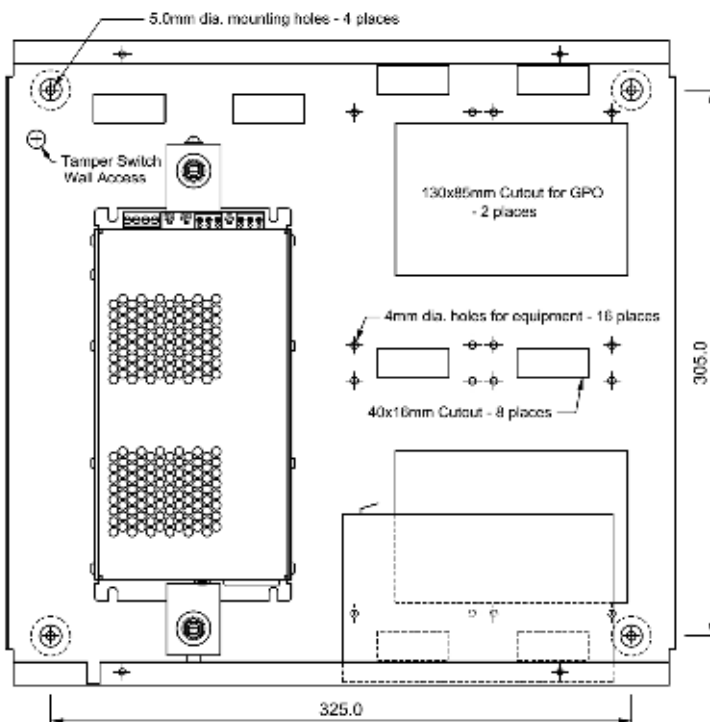

TECHNICAL ILLUSTRATIONS

FRONT VIEW - COVER REMOVED
(Shows typical installation using PBB2S-13-3.5 and 12V 7Ah Battery)

NOTES:

1. Tamper switch included.
  Tyco (Ulifix) pn. H30900 or equivalent.
  Mounted to cover bracket via 19mm dia. ha
2. Power supply mounting brackets supplied.
  Power supplies supported:
  PBB2S-13-3.5
  PBB2S-13-7
  PB256-CML Series
  PB251A-CM Series
  PB251A-CM-II Series
3. Battery configurations supported.
  1 x 12V 7Ah (150x65x101mm)
  1 x 12V 12Ah (155x98x101mm)
  1 x 12V 17Ah (181x76x176mm)
  2 x 12V 7Ah
  Wiring harness for 1 x 12V 7Ah included.