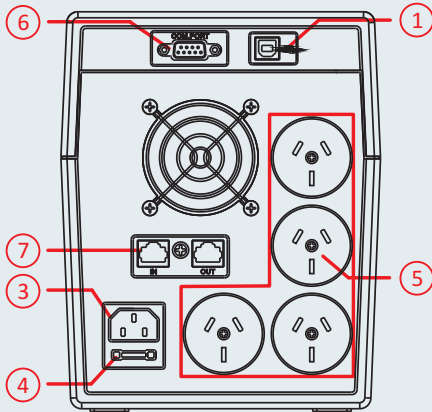

Camera Surveillance

Point of Sale

Telephone Systems

Computer

Peripherals

CE N12754

SPECIFICATIONS

Model	Eco-Alto 2200
Capacity	2200VA/1320W
Input	
Voltage	230/240V
AVR voltage range	162V-290V
Frequency range	40Hz-70Hz
Output	
Voltage regulation	Batt. mode: 230V ± 10%
Frequency	50 Hz ± 1Hz
Waveform	AC mode: sine wave; Battery mode: simulated sinewave
Transfer time	Typical 2-6ms
Battery	
Type	Sealed lead acid, maintenance free
Configuration	2 x 12V/9AH
Charge current(Max)	2A
Backup time	> 6 minutes load dependent
Recharge	6-8 hours to 90% capacity after complete discharge
Function	
Communication	RS232 & USB
Surge protection	RJ45
DC start	Yes
Auto restart	Yes
AVR	Yes
Surge protection	720 Joules / 30000A
Input protection	EN50091-2 (C-Tick)
Short circuit	User replaceble fuse
LED indication & audible alarms	AC mode, battery charging, battery mode, battery low, over temperature, overload, short circuit
Environment	
Audible noise	< 40dB
Temperature	0 - 40 Degrees C (non-condensing)
Humidity	0 - 90%
Physical	
Australian outlets	4
Dimensions (WxDxH)	380x158x198mm
Net weight	11.5Kg

BACK PANELS

2200VA

- 1 - USB communication port
- 2 - RJ11 surge protection
- 3 - IEC input
- 4 - User replaceble fuse
- 5 - Output sockets
- 6 - RS232 communication port
- 7 - RJ45 surge protection

RUNTIME IN MINUTES