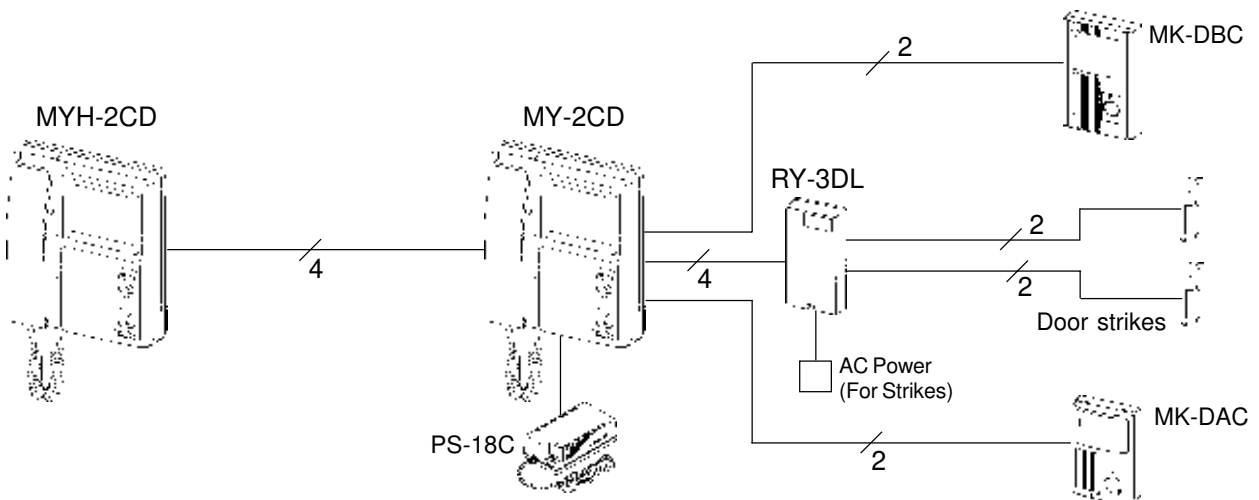

RY-3DL Selective Door Release Adaptor

AUDIO ONLY SYSTEM:

Inside Stations

- IE-2AD Main handset room station
- IEH-1CD Sub handset room station

Door Stations

- IF-DA Surface mount, brown plastic
- IE-JA Flush mount, stainless steel
- Plus others (See standard catalog)

Power Supply

- PS-12C 12V DC, 1A, UL Listed

Video Door Stations

- MK-DBC Semi-flush mount, black
- MK-DAC Surface mount, black
- Plus others (See standard catalog)

Power Supply

- PS-18C 18V DC, 2A, UL listed

BLACK & WHITE VIDEO SYSTEM:

Inside Monitors

- MY-2CD Main monitor/handset station
- MYH-2CD Sub monitor/handset station
- MY-1HD Audio-only room station

COLOR VIDEO SYSTEM

Inside Monitors

- KB-3MRD Main monitor/handset station
- KB-3HRD Sub monitor/handset station
- KB-3SD Audio-only room station

Video Door Station

- KB-DAR Surface mount, tilt

Power Supply

- PS-24E 24V DC, 2A, UL listed

MY-2CD SYSTEM LAYOUT EXAMPLE: