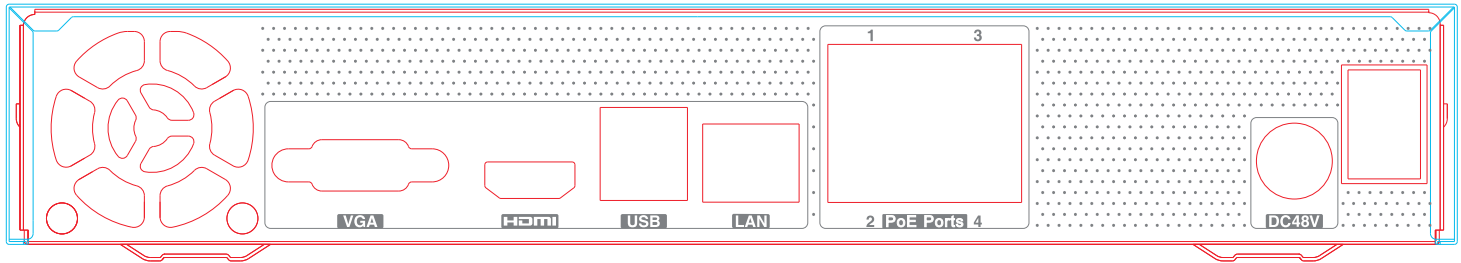

Rear Panel

TD-3104B1-4P