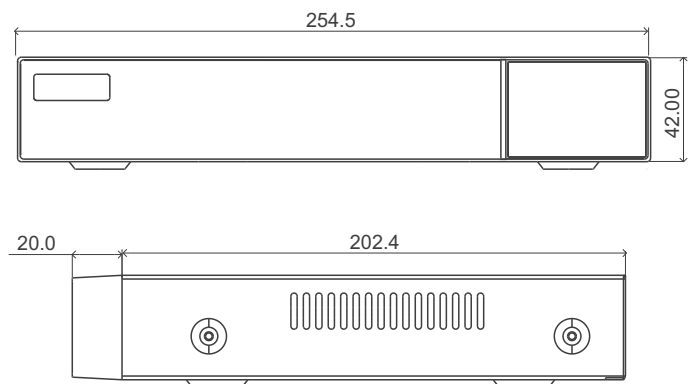

DIMENSIONS