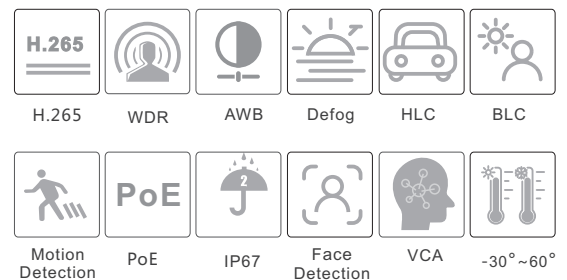

# TD-9451E2A

5MP Network IR Water-proof  
Bullet Camera

- 5MP ( 2592 × 1944 ) H.265 full real time coding
- Max.resolution: 2592 × 1944
- ICR auto switch, true day / night, ROI coding
- 3D DNR, true WDR, HLC, BLC, smart IR, defog
- 20~30m IR night view distance
- Support CVBS video output and one-way audio
- Support smart phone, iPad, remote monitoring
- DC12V/PoE power supply
- P2P function optional
- IP 67 ingress protection
- Support three streams
- Support face detection
- Smart analytics (optional): object removal detection, abnormal video signal detection, line crossing detection, region intrusion detection, people intrusion detection, people counting detection and crowd density detection