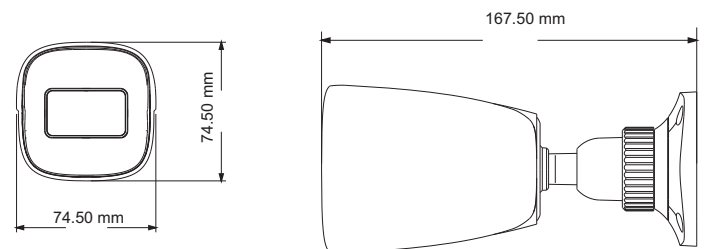

# TD-9451E2A

5MP Network IR Water-proof  
Bullet Camera

- 5MP ( 2592 × 1944 ) H.265 full real time coding
- Max.resolution: 2592 × 1944
- ICR auto switch, true day / night, ROI coding
- 3D DNR, true WDR, HLC, BLC, smart IR, defog
- 20~30m IR night view distance
- Support CVBS video output and one-way audio
- Support smart phone, iPad, remote monitoring
- DC12V/PoE power supply
- P2P function optional
- IP 67 ingress protection
- Support three streams
- Support face detection
- Smart analytics (optional): object removal detection, abnormal video signal detection, line crossing detection, region intrusion detection, people intrusion detection, people counting detection and crowd density detection

### Others

Power Supply	DC12V/PoE
Power Consumption	< 7W
Operating Environment	- 30 °C ~ 60 °C (-22°F~140°F) Humidity: less than 95 % (non-condensing)
Dimensions ( mm )	167.5 × 74.5 × 74.5
Weight ( net )	Approx. 0.39KG
Installation	Ceiling mounting; Wall mounting

### DIMENSIONS