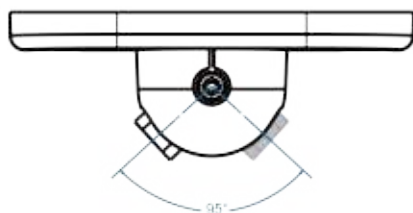

EIR-32 Outdoor Pet-Immune PIR Motion Detector

Specifications

EIR-32-F1

Frequency	868 MHz / 433 MHz
Power Source	1.5V, L91 Lithium battery x 2
Battery Life	5 years*
Detection Range	10 meters over a 90° angle
Mounting Height	at least 2 meters
Mounting Options	Wall / Corner mount Optional accessory: Rotating holder
Rotating Angles (with Rotating Holder only)	Horizontal: 95 degrees
Weatherproof Protection	IP55
Operating Temperature	-25°C to 60°C (-13°F to 140°F)
Operating Humidity	Up to 85% non-condensing
Dimensions	EIR-32: 130 mm x 61 mm x 48 mm Rotating holder: 85.3 mm x 50.3 mm x 32.7 mm

* Note: Actual battery life may vary with product settings, operating environment, and usage patterns.

Compatible with Rotating Holder (Optional)

Top View

Ordering Information

EIR-32-F1	Outdoor Pet-Immune PIR Motion Detector, compatible with Vesta F1 gateways
Rotating holder	Optional mounting accessory

Consolidated
**SECURITY
MERCHANTS**

1300 663 904

VIC: Melbourne
Unit 144, Axxess Corporate Park,
45 Gilby Road, M1 Waverley
Melbourne, VIC 3149
PH: 03 9558 8455

NSW: Sydney
Unit 4, 60 Roberts Road,
Greenacre,
NSW 2190
Tel: 02 9890 5300

QLD: Brisbane
Unit 1, 107 Da Vinci Business Park
2-6 Leonardo Drive, Brisbane Airport
Eagle Farm, QLD 4007
Tel: 07 3552 5966

WA: Perth
Unit 4, 103 Erindale Road,
Balcatta, WA, 6021
Tel: 08 9344 2555

SA: Adelaide
Unit 1, 60 Grove Avenue,
Marleston, SA 5033
Tel: 08 8297 5555

TAS: Local Electronics
194A Main Road Moonah,
Tas 7009
Tel: 03 62727288