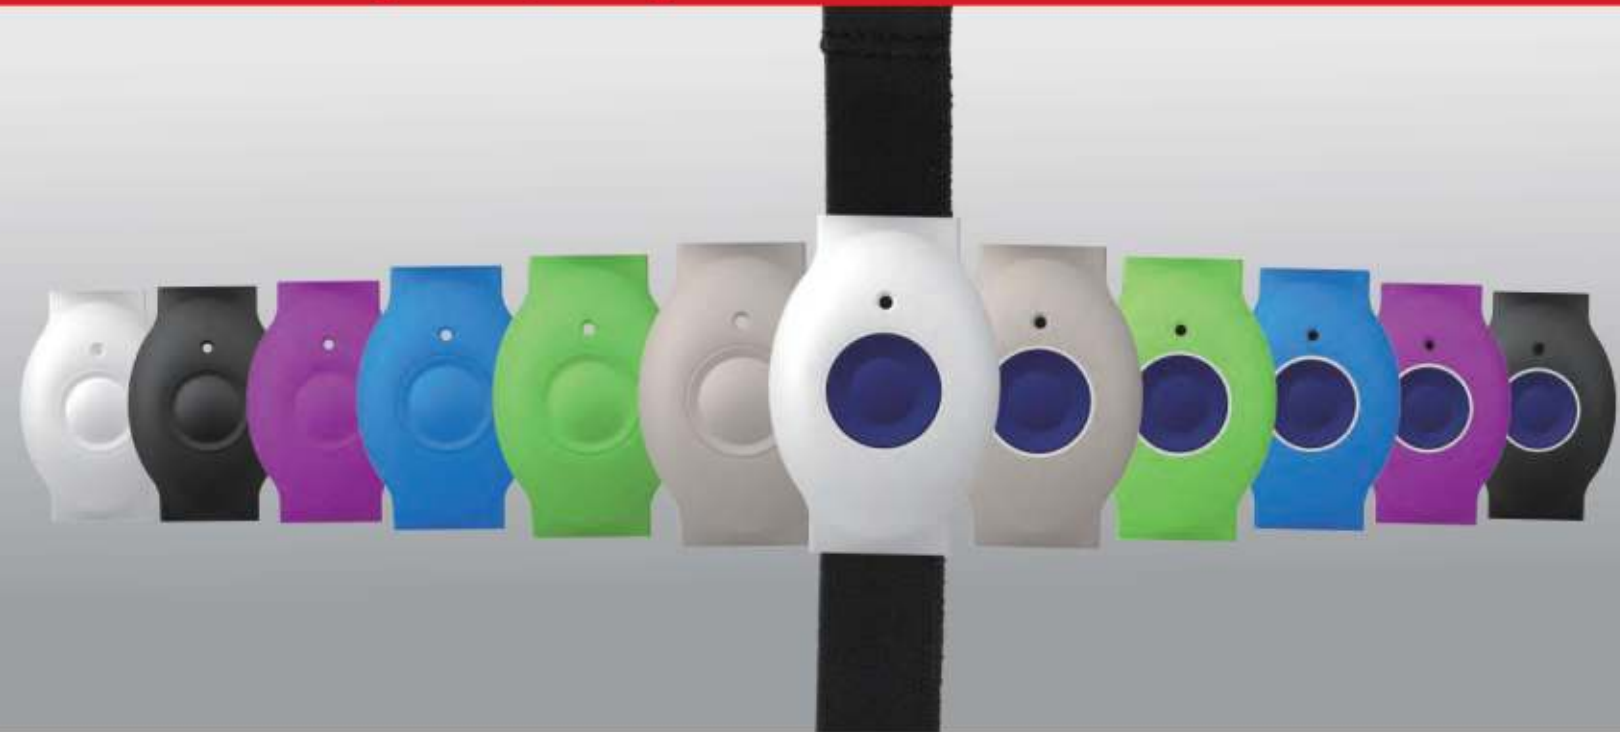

WTRZ Wrist Transmitter/ Emergency Pendant

It's More Than a Safety Pendant, It's a Style Statement

To stay safe and protected does not mean it must be chunky or boring! Vesta's WTRZ is an ergonomically designed wearable emergency button with interchangeable color covers, allowing your customers to look good and feel safe knowing they are connected to help whenever they need it. Up to 6 different colors and can be worn on the wrist with a comfortable band or around the neck as a pendant.

Taking into consideration of frail older seniors with limited hand mobility or persons with disabilities, vesta designed a unique raised color cover for the WTRZ, enable users to only need minimal strength to press the emergency pendant against a wall, floor, table, or chair to receive help, and stay safer from falls and emergencies.

Partner with us for success. The WTRZ one-of-a-kind, easy to use, stylish emergency pendant can further expand your target market and extend your customer's lifetime value.

Features

Handicap Cover

WTRZ's raised color cover on the button allows for easier accessibility, requiring a light press of the emergency pendant against a wall, floor, table or chair. Extra helpful support for Elderly, Disabled, or Children.

*Battery life varies by use and configuration.

Colors:

Wristband Cover

Handicap Cover

Black

Purple

White

Blue