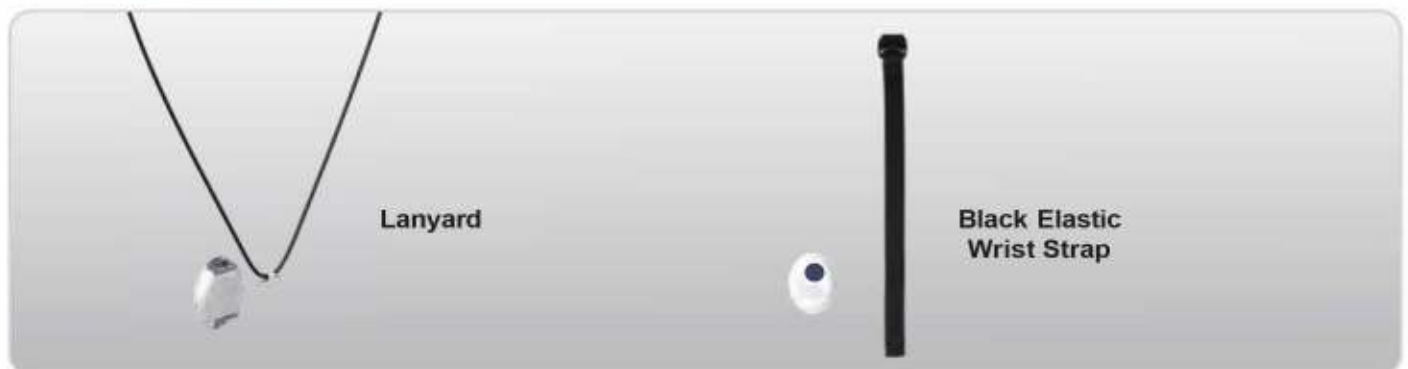

Necklace/Wristbands:

Lanyard

Black Elastic
Wrist Strap

**We offer multiple combination based on our color and necklace/wristband options to fulfill all user's needs. Please inquire our Sales team for customized combination packages.

Consolidated
**SECURITY
MERCHANTS**

1300 663 904

VIC: Melbourne

Unit 144, Axxess Corporate Park,
45 Gilby Road, Mt Waverley
Melbourne, VIC 3149
PH: 03 9558 8455

NSW: Sydney

Unit 4, 60 Roberts Road,
Greenacre,
NSW 2190
Tel:02 9890 5300

QLD: Brisbane

Unit 1, 107 Da Vinci Business Park
2-6 Leonardo Drive, Brisbane Airport
Eagle Farm, QLD 4007
Tel:07 3552 5966

WA: Perth

Unit 4, 103 Erindale Road,
Balcatta, WA, 6021
Tel:08 9344 2555

SA: Adelaide

Unit 1, 60 Grove Avenue,
Marleston, SA 5033
Tel: 08 8297 5555

TAS: Local Electronics

194A Main Road Moonah,
Tas 7009
Tel: 03 62727288