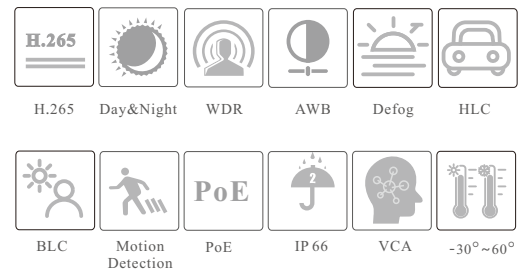

en.tvt.net.cn

For more information, please visit our website

SPECIFICATIONS

Specifications	Model	TD-9544C2-PA
Camera		
Image Sensor	1 / 3" CMOS	
Image Size	2592 × 1520	
Electronic Shutter	1 / 3s ~ 1 / 100000 s	
Iris Type	Fixed Iris	
Min. Illumination	0.03lux@F1.6, AGC ON; 0 lux with LED	
Lens	2.8 mm@F1.6, H.FoV:96°; V.FoV:54.5°; D.FoV:113°; 3.6 mm@F1.6, H.FoV: 79.5°; V.FoV:42°; D.FoV:95°	
Focus	Fixed	
Lens Mount	M12	
Wide Dynamic Range	120dB	
BLC	Yes	
HLC	Yes	
Defog	Yes	
Digital NR	2D/3D DNR	
S/N Ratio	≥50dB	
Angle Adjustment	Pan: 0°~360°; Tilt:0°~75°; Rotation: 0°~360°	
Image		
Video Compression	Main stream: H.265+ / H.265 / H.264+ / H.264 Sub/Third stream: H.265+ / H.265 / H.264+ / H.264 / MJPEG	
H.264 Compression Standard	Baseline Profile/Main Profile/High Profile	
Resolution	4MP(2592×1520), 2K(2560×1440), 3MP(2304×1296), 1080P(1920×1080), 720P(1280×720), D1, VGA(640×480), CIF, 480 × 240	
Main Stream	4MP/2K/3MP/1080P(60Hz : 1 ~ 30fps; 50Hz: 1~25fps) HFR mode: 1080P/720P(60Hz : 1 ~ 60fps; 50Hz: 1~50fps)	
Sub Stream	720P/D1/VGA/CIF(60Hz : 1 ~ 30fps; 50Hz: 1~25fps)	
Third Stream	D1/VGA/CIF/480×240 (60Hz : 1 ~ 30fps; 50Hz: 1~25fps)	
Bit Rate	64 Kbps ~ 8 Mbps	
Bit Rate Type	VBR / CBR	
Audio Compression	G711A / U	
Image Settings	ROI, Saturation, Brightness, Hue, Contrast, Wide Dynamic, Sharpness, Image Flip, Image Mirror, NR, etc. adjustable through client software or web browser	
ROI	Each ROI to be configured separately	
Interfaces		
Network	RJ 45 10M/100M self-adaptive Ethernet port	
Video Output	No	
Audio	1CH audio input; 1CH built-in speaker; 1CH built-in MIC	
Alarm	No	
Storage	Built-in micro SD card slot; up to 256GB	
Reset	Yes	
Functions		
Remote Monitoring	Web Client/NVR/NVMS2.0/Mobile APP	
Web Browser	IE 11 (plug-in required)/Chrome 89.0+/Edge 89.0+/Firefox 87.0+/Safari 14.0+	
Online Connection	Support simultaneous monitoring for up to 10 users; Support multi-stream real time transmission	
Network Protocol	UDP, IPv4, IPv6, DHCP, NTP, RTSP, RTP, RTCP, PPPoE, DDNS, SMTP, FTP, SNMP, RTMP, HTTP, 802.1x, UPnP, HTTPS, QoS	
Interface Protocol	ONVIF	
Storage	Network remote storage; micro SD card storage	
Smart Alarm	Motion detection, sensor alarm, SD card error, SD card full, IP address conflict, Cable connection	
General Function	Watermark, IP address filtering, video mask, heartbeat, password protection, image distortion correction	
Security	Video encryption, firmware encryption, HTTPS encryption, configuration encryption, illegal login lock, IP address filtering, 802.1x authentication, basic and digest authentication for HTTP/HTTPS	
PoE	Yes, IEEE802.3af	
Supplement light Range	IR range: 20 ~ 30 m White light range: 20 ~ 30 m	
Protection Grade	IP66	