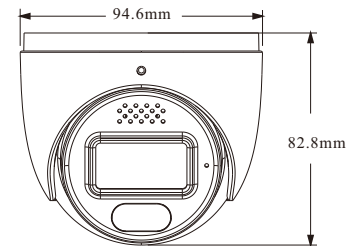

Intelligent Analytics				
Video Abnormality	Scene change detection, video blur detection, video cast detection			
Perimeter Detection	Line crossing detection (human/vehicle classification); Region intrusion/entrance/exiting detection (human/vehicle classification)			
Sound&Light Warning	Yes			
Other Events	Face detection and face capture, abandoned/missing object detection; heat map; target counting, crowd density detection			
DORI Distance				
Lens	Detect	Observe	Recognize	Identify
2.8mm	59.66m(195.73ft)	23.86m(78.28ft)	11.93m(39.14ft)	5.96m(19.55ft)
3.6mm	79.19m(259.80ft)	31.67m(103.90ft)	15.83m(51.93ft)	7.91m(25.95ft)
Others				
Power Supply	DC 12V/PoE			
Power Consumption	< 9W			
Storage Conditions	- 30 °C ~ 65 °C (-22°F~149°F), Humidity: less than 95 % (non-condensing)			
Operating Conditions	- 30 °C ~ 60 °C (-22°F~140°F), Humidity: less than 95 % (non-condensing)			
Dimensions (mm)	Φ 94.6 × 82.8			
Weight (net)	Approx. 0.47KG			
Installation	Ceiling mounting; wall mounting			
Certificate	CE, FCC			
Environmental Protection	Complies with Directive EU RoHS, WEEE(2012/19/EU), directive 94/62/EC and REACH(EC1907/2006)			

DIMENSIONS