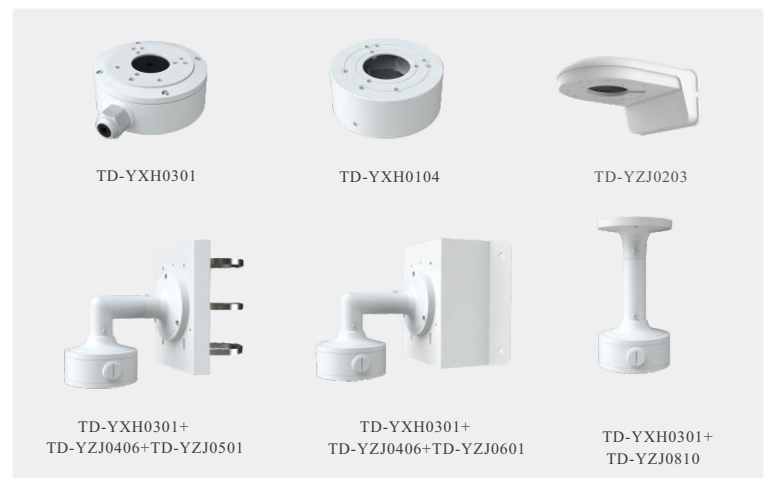

AVAILABLE ACCESSORIES

AVAILABLE MODEL

Available Model	TD-9544C2-PA(D/PE/AW2)	Fixed lens