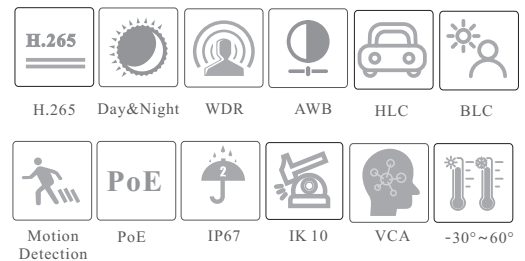

CAMERA

TD-9561S4

6MP IR Water-proof Dome Network Camera

- H.265+ /H.265 /H.264+/H.264/MJPEG coding
- Starlight
- Max.resolution: 6MP (3072 × 2048)
- ICR auto switch, true day / night vision
- 3D DNR, WDR, HLC, BLC, smart IR, etc.
- ROI coding
- 20~30m IR night view distance
- Built-in micro SD card slot, up to 256GB
- DC12V/PoE power supply
- IP 67 & IK 10 ingress protection
- Support three streams
- Support remote monitoring by smart phones& tablet PCs with iOS and Android OS
- Intelligent analytics