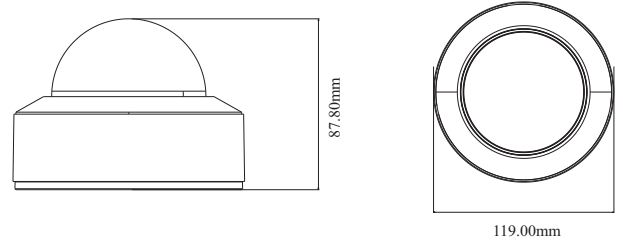

Video Output	No
Audio	1CH audio input; 1CH built-in MIC
Storage	Built-in micro SD card slot, up to 256GB
Reset	Yes
Others	
Power Supply	DC12V/PoE
Power Consumption	< 6W
Operating Environment	- 30 °C ~ 60 °C (-22°F~140°F); Humidity: less than 95 % (non-condensing)
Storage Environment	- 30 °C ~ 65 °C (-22°F~149°F), Humidity: less than 95 % (non-condensing)
Dimensions (mm)	Ø 119 × 87.8
Weight (net)	Approx. 0.64KG
Installation	Ceiling mounting (Wall mounting available with the junction box and bracket)
Certificate	CE, FCC
Environmental Protection	Complies with Directive EU RoHS, WEEE(2012/19/EU) , directive 94/62/EC and REACH(EC1907/2006)

DIMENSIONS