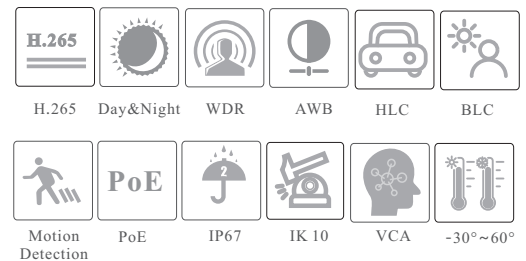

CAMERA

## 6MP IR Water-proof Dome Network Camera

- H.265+ /H.265 /H.264+/H.264/MJPEG coding
- Starlight
- Max.resolution: 6MP (3072 × 2048)
- ICR auto switch, true day / night vision
- 3D DNR, WDR, HLC, BLC, smart IR, etc.
- ROI coding
- 30~50m IR night view distance
- Built-in micro SD card slot, up to 256GB
- DC12V/PoE power supply
- IP 67 & IK10 ingress protection
- Support three streams
- Support remote monitoring by smart phones& tablet PCs with iOS and Android OS
- Intelligent analytics