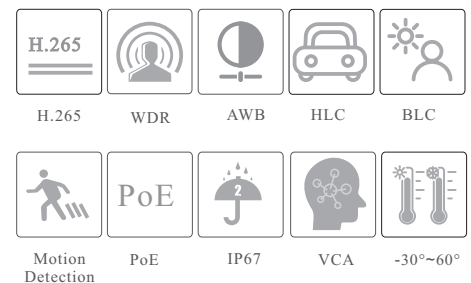

CAMERA

## 6MP IR Water-proof Turret Network Camera

- H.265+ /H.265 /H.264+/H.264/MJPEG coding
- Starlight
- Max.resolution:6MP ( 3072 × 2048)
- ICR auto switch, true day / night vision
- 3D DNR, WDR, HLC, BLC, smart IR, etc.
- ROI coding
- 30~50m IR night view distance
- Built-in micro SD card slot, up to 256GB
- DC12V/PoE power supply
- IP 67 ingress protection
- Support three streams
- Support remote monitoring by smart phones& tablet PCs with iOS and Android OS
- Intelligent analytics