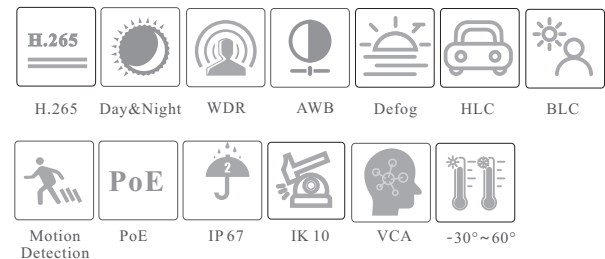

CAMERA

TD-9581S3

8MP IR Water-proof Dome
Network Camera

- 8MP (3840 × 2160) H.265 coding
- Max.resolution: 3840 × 2160
- ICR auto switch, true day / night, ROI coding
- 3D DNR, WDR, HLC, BLC, defog
- 20~30m IR night view distance
- DC12V/PoE power supply
- P2P function optional
- IP 67 & IK10 ingress protection
- Support three streams
- Support mobile surveillance by smart phones with iOS or Android OS
- Intelligent analytics