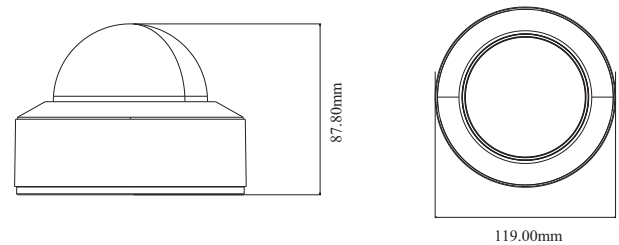

Others

Power Supply	DC12V/PoE
Power Consumption	< 7W
Operating Environment	- 30 °C ~ 60 °C (-22°F~140°F) Humidity: less than 95 % (non-condensing)
Dimensions (mm)	Ø 119 × 87.8
Weight (net)	Approx. 0.63KG
Installation	Ceiling mounting (Wall mounting available with the junction box and bracket)
Certificate	CE, FCC
Environmental Protection	Complies with Directive EU RoHS, WEEE(2012/19/EU) , directive 94/62/EC and REACH(EC1907/2006)

DIMENSIONS