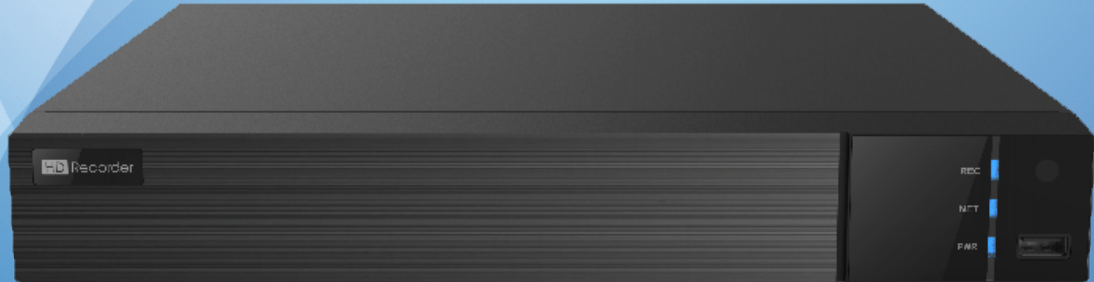

NVR

8/16 CH PoE NVR

8MP/6MP/5MP/4MP/3MP/1080P/720P HD PoE NVR

TD-3108H2-8P-B2 TD-3116H2-16P-B2

This series of products supports 8/16 CH 8MP/6MP/5MP/4MP/3MP/1080P/1280×1024/960P/720P high definition IP video input, which adopts the advanced SOC technique to ensure high definition recording in each channel and realize outstanding robustness of the system.

This series integrates with 8/16 PoE network ports and supports 8/16CH IPC direct connection to NVR, simultaneous 8/16 CH playback and 4K ultra high definition display. The series of product can meet different security requirements of home, financial, commerce, enterprise, transportation and government, etc.