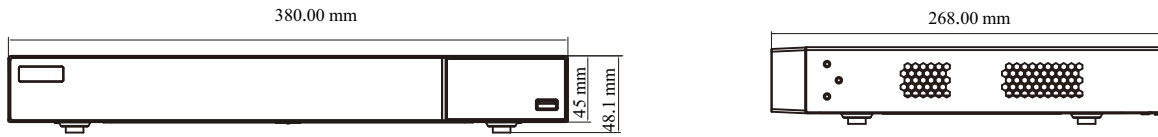

Dimensions