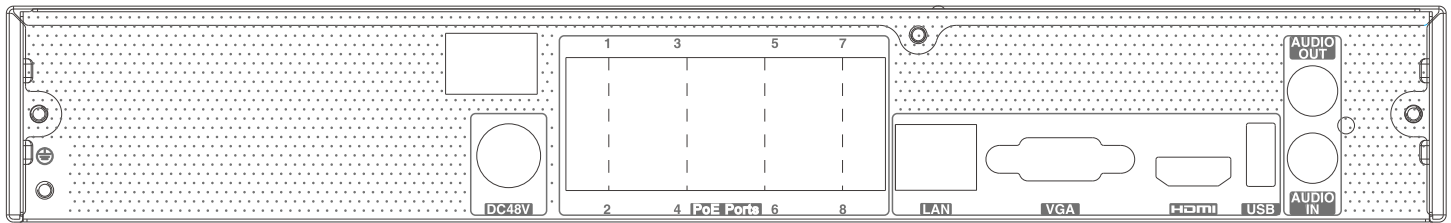

Rear Panel

TD-3108H2-8P-B2