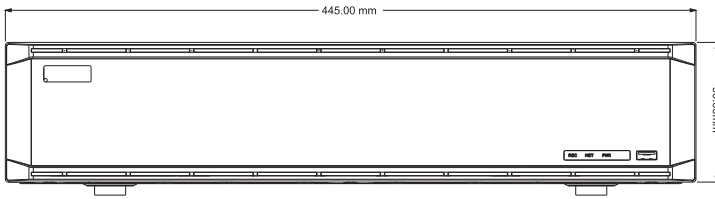

DIMENSIONS