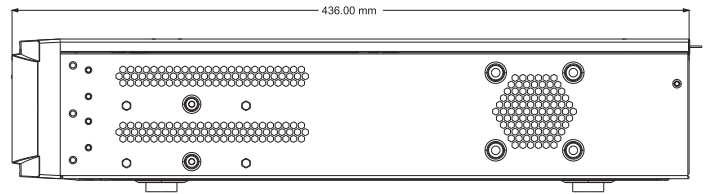

DIMENSIONS