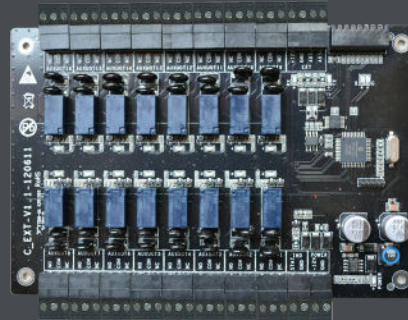

EC10

Elevator Control Panel

EX16

Elevator Floor Extension Board

Designing specifically for elevator control, the EC10 panel and EX16 floor extension boards provide customers with the most secured, scalable, versatile and affordable access control solutions available today.

Floor access can be restricted based on various user credentials, including fingerprint, proximity card and/or password. Pre-defined time schedules can also be used to control floor access. During normal visits/business hours, unrestricted floor access can also be permitted (aka Passage mode).

The EC10 Elevator Control Panel can restrict access up to ten floors. The EX16 Elevator Floor Extension Board restricts access up to an additional sixteen floors. Each EC10 can support up to three EX16 boards. When combining together, a total fifty eight (58) floors can be controlled with a single EC10 bundle. Note EC10 panels can be daisy-chained together to control as many floors as desired.

Our powerful yet easy to use software makes the Elevator Control System very easy to manage. SDK is available for software companies which desire to integrate with the system.

Specifications

EC10	
Floor Button Control Relay	10
Fingerprint Capacity	3000
RFID Card Capacity	30,000
Event Capacity	100,000
Power Supply	12V DC 1A
Communication to PC	TCP/IP, RS485
Communication to EX16	RS485
Number of supported EX16	3
Dimension(LxDxH)	242mmx95mmx60mm
Net weight	0.8Kg
<hr/>	
EX16	
Floor Button Control Relay	16
Communication to EC10	RS485
RS485 address	Set by DIP switch
Power Supply	12V DC 1A
Dimension (LxDxH)	160mmx106mm
Net weight	0.2Kg