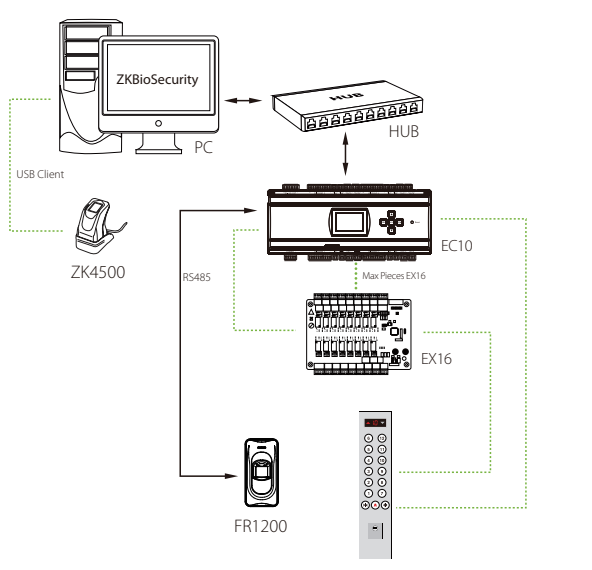

Specifications

EC10	
Floor Button Control Relay	10
Fingerprint Capacity	3000
RFID Card Capacity	30,000
Event Capacity	100,000
Power Supply	12V DC 1A
Communication to PC	TCP/IP, RS485
Communication to EX16	RS485
Number of supported EX16	3
Dimension(LxDxH)	242mmx95mmx60mm
Net weight	0.8Kg
EX16	
Floor Button Control Relay	16
Communication to EC10	RS485
RS485 address	Set by DIP switch
Power Supply	12V DC 1A
Dimension (LxDxH)	160mmx106mm
Net weight	0.2Kg

Configuration

Optional Accessories

ZKTeco Inc.

ZK Mansion, Wuhe Rd, Gangtou, Bantian, Buji Town,
Longgang District, Shenzhen China 518129
Tel: 86-755-8960 2345/46/47/48
E-mail: sales@zkteco.com
www.zkteco.com

Global Offices:

USA: +1 732-412-6007
EU: +34 916532891
Brazil: +55 31 2515-8326
Thailand: +66-027199154
Mexico: +52-55-52928418

South Africa: +27 12 259 1047
Egypt: +201110444134
Dubai: +971 4 6091 310
India: +91 8123536788
Indonesia: +62 21 2921 8949

Vietnam : +84-0169-5813007
Philippines: +63 9084118832
Russia: +8 915 178-46-81