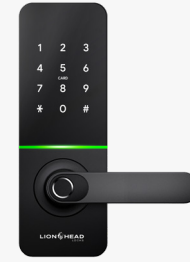

THE REGENT

DIGITAL DOOR LOCK

NEW BUILT IN WI-FI

2YR WARRANTY
REFER TO WARRANTY STATEMENT

IP55

LHL-P2-B-REGENT
FULL BLACK

LHL-P2-S-REGENT
BLACK / SILVER

SIZE & MATERIALS

Material	Aluminum Alloy
Lock Dimensions	200mm x 70mm x 22mm
Projection	69mm
Field Changeable	YES

BATTERY INFORMATION

Battery Type	4 X AA Batteries
Battery Life	10 Months
USB Power	USB C Included

FEATURES

LOCK COMPATIBILITY

Supplied Lock	LHL-HD-ADJ-TUB-LATCH - Stainless Heavy Duty adjustable latch with deadlatch pin 60/70mm back set (Round Face Plate Edge)
Compatible With	LHL-HD-ADJ-TUB-LATCH, LHL-TUB-LATCH-60MM, LHL-TUB-LATCH-70MM, LHL-TUB-LATCH-127MM, LHL-OZ-MORTICE