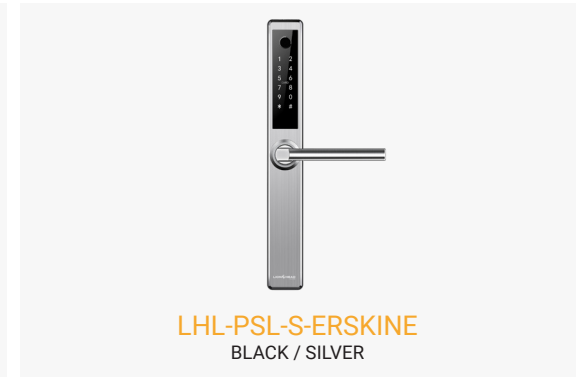

# THE ERSKINE

## DIGITAL DOOR LOCK

**2YR WARRANTY**  
REFER TO WARRANTY STATEMENT

**IP55**

SIZE & MATERIALS		FEATURES	
Material	Aluminum Alloy	Working Temperature	-25C - 60C
Lock Dimensions	310mm x 39mm x 23mm	Working Humidity	0% - 95%
Projection	72mm	Door Thickness	35mm - 65mm
Field Changeable	YES	User Capacity	200 Fingerprint, 150 Password, 200 Card
BATTERY INFORMATION		Unlocking Methods	BLE, WiFi, Fingerprint, PIN, RFID Card, Key, Fob,
Battery Type	4 X AA Batteries	Wireless Protocol	TTLock BLE, TTLock WiFi/BLE
Battery Life	12 Months	Applications	Residential, Office, AirBNB
USB Powered	USB-C Included	Key Override	Track Key Override
LOCK COMPATIBILITY			
Supplied Lock	LHL-SW-MORTICE-35 - LIONHEAD 85 Series mortice body swing 35mm backset 22mm x 240mm face plate		
Compatible With	LHL-SW-MORTICE-28, LHL-SW-MORTICE-30, LHL-SW-MORTICE-45, LHL-SW-MORTICE-50, LHL-SW-MORTICE-60, LHL-SW-MORTICE-70, LHL-HOOK-28, LHL-HOOK-35, LHL-HD-ADJ-TUB-LATCH, LHL-OZ-MORTICE, LHL-TUB-LATCH-60MM, LHL-TUB-LATCH70MM, LHL-TUB-LATCH-127MM, LHL-MF-MORTICE		